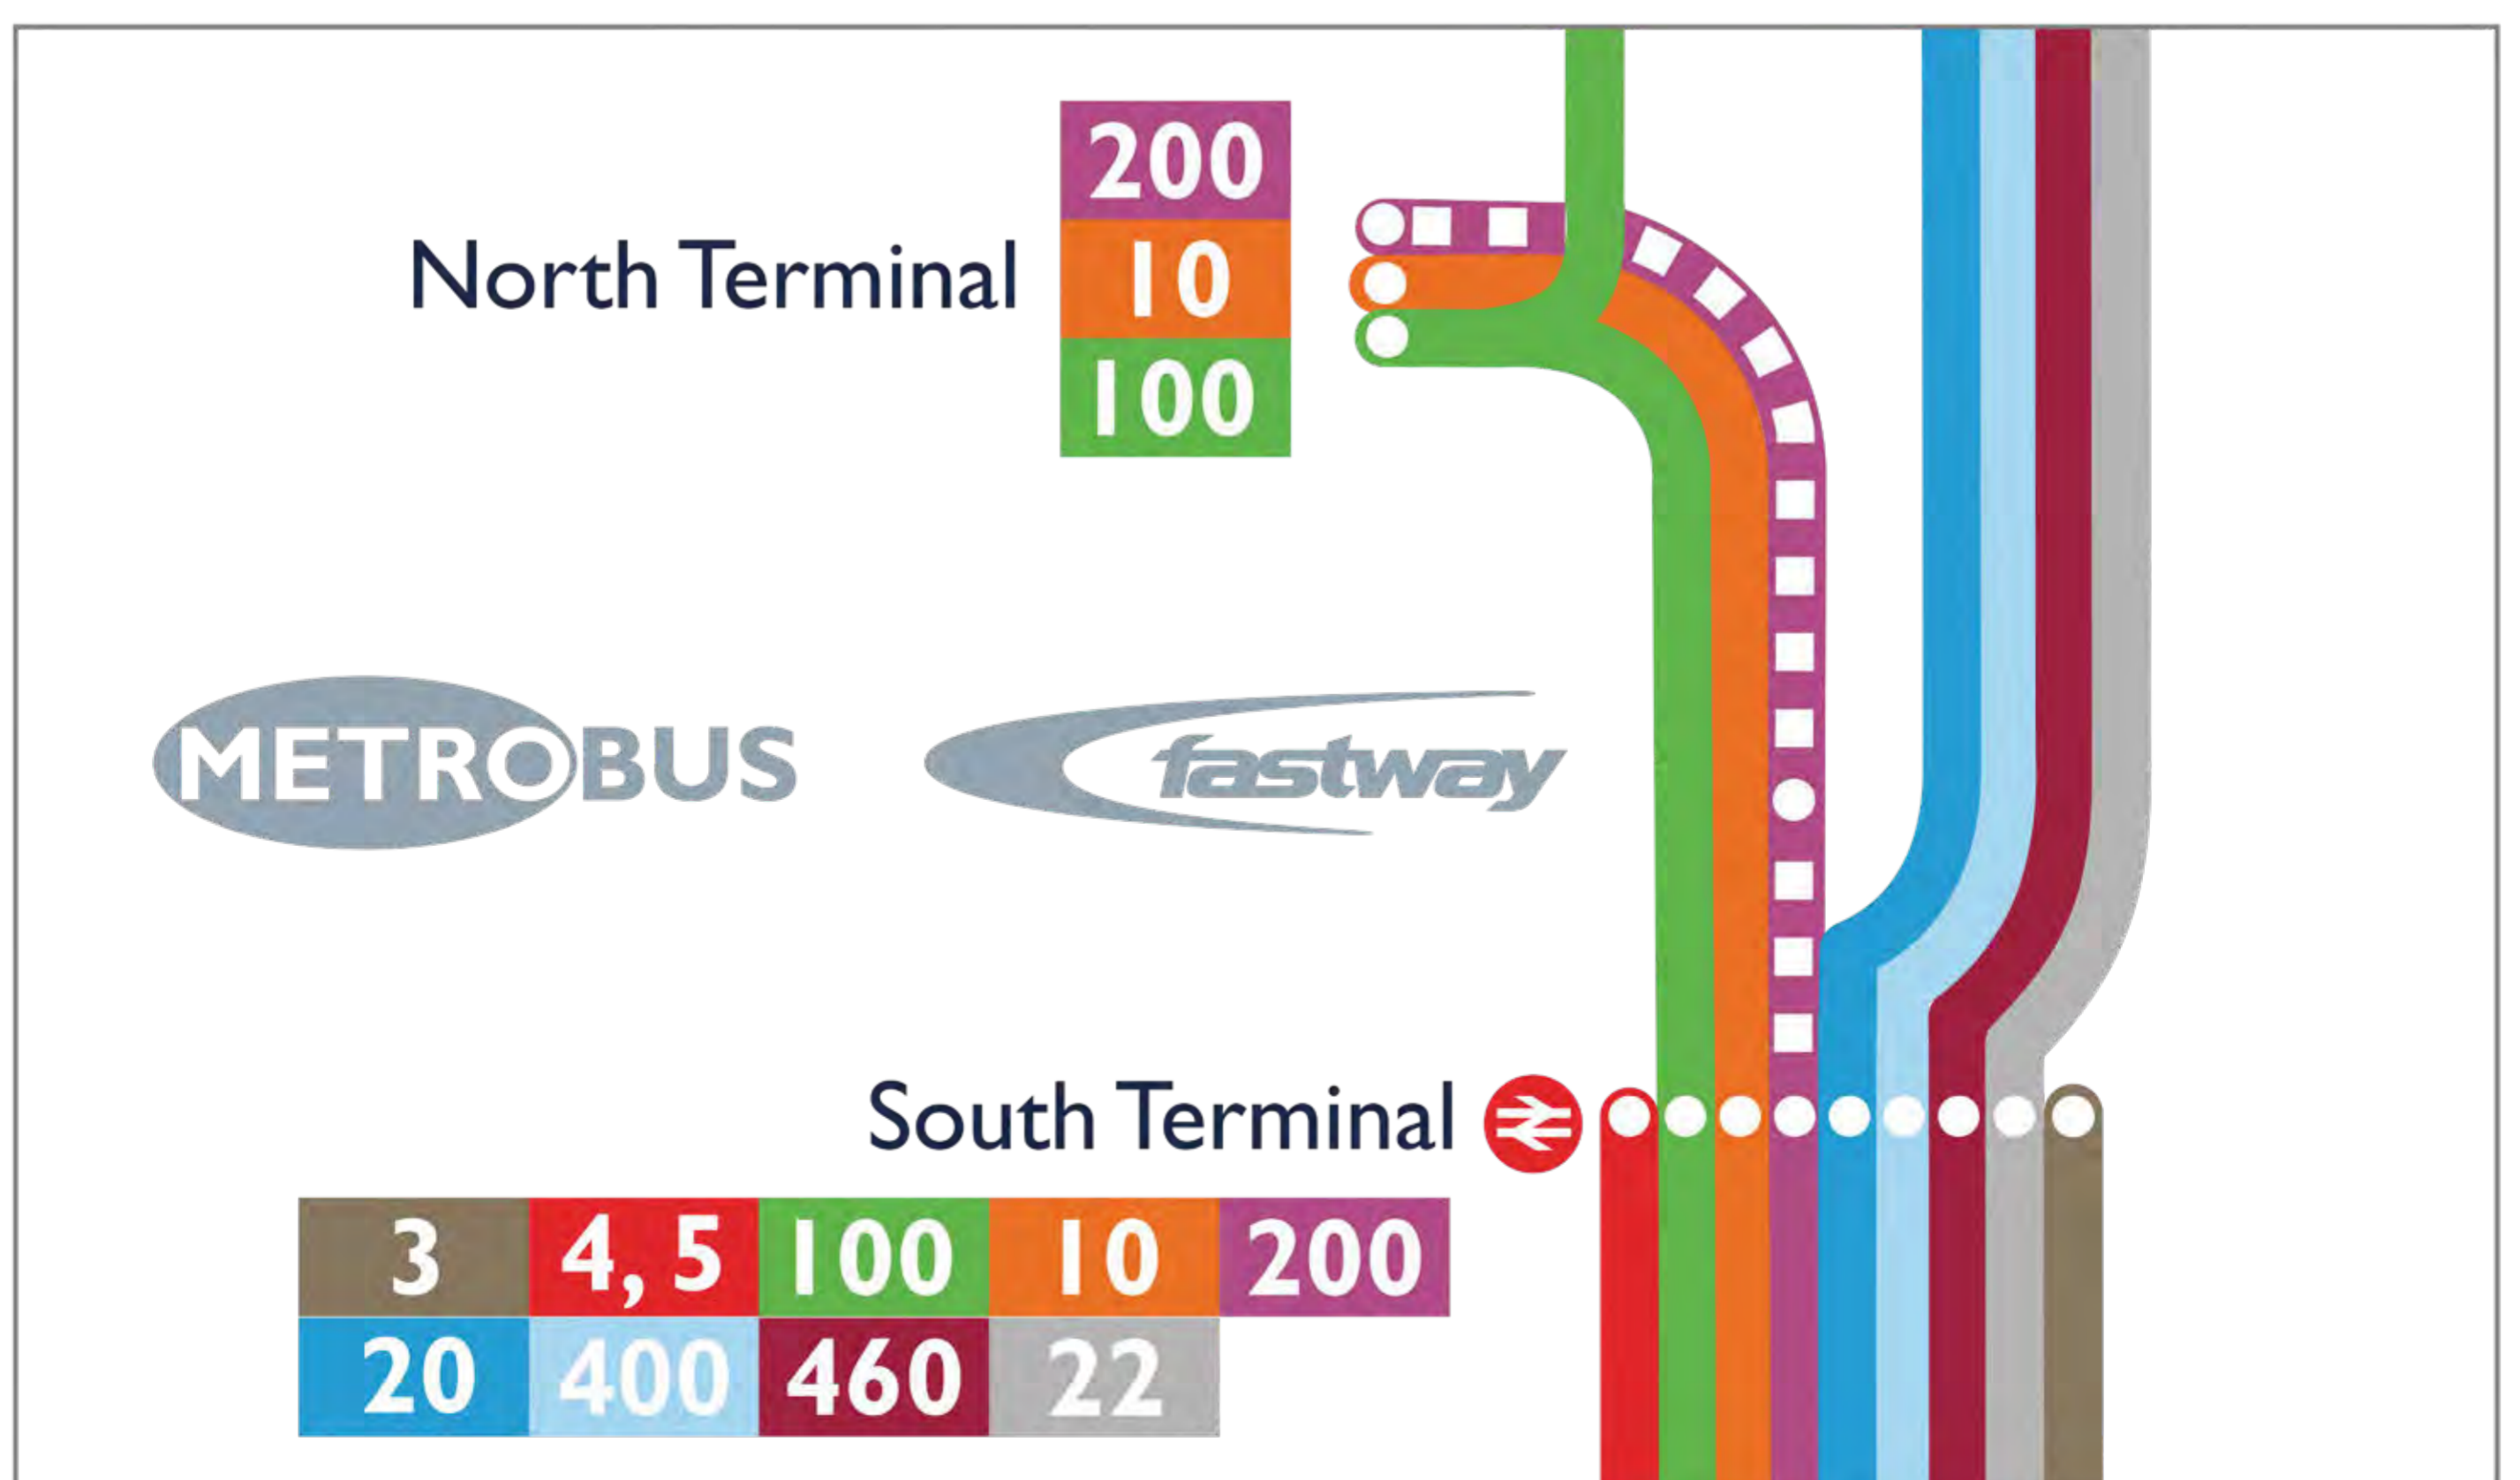

South Terminal

Bus & Coach Stops and Drop-off Landside (Level 00)

Long stay car park buses

Type	Location
Pick-up	Upper forecourt – Level 20 (northern end past the Airport Cars Taxi pick-up point)
Drop-off	Upper forecourt – Level 20 (southern end)

Bus routes serving Gatwick

South Terminal

Baggage reclaim

Airside (Level 20)

South Terminal

International Departure Lounge

Lower level (Level 20)

South Terminal Check-in & Arrivals Landside (Level 20)

South Terminal

International Departure Lounge

Upper level (Level 30)

South Terminal

Departures & Security

Landside (Level 30)