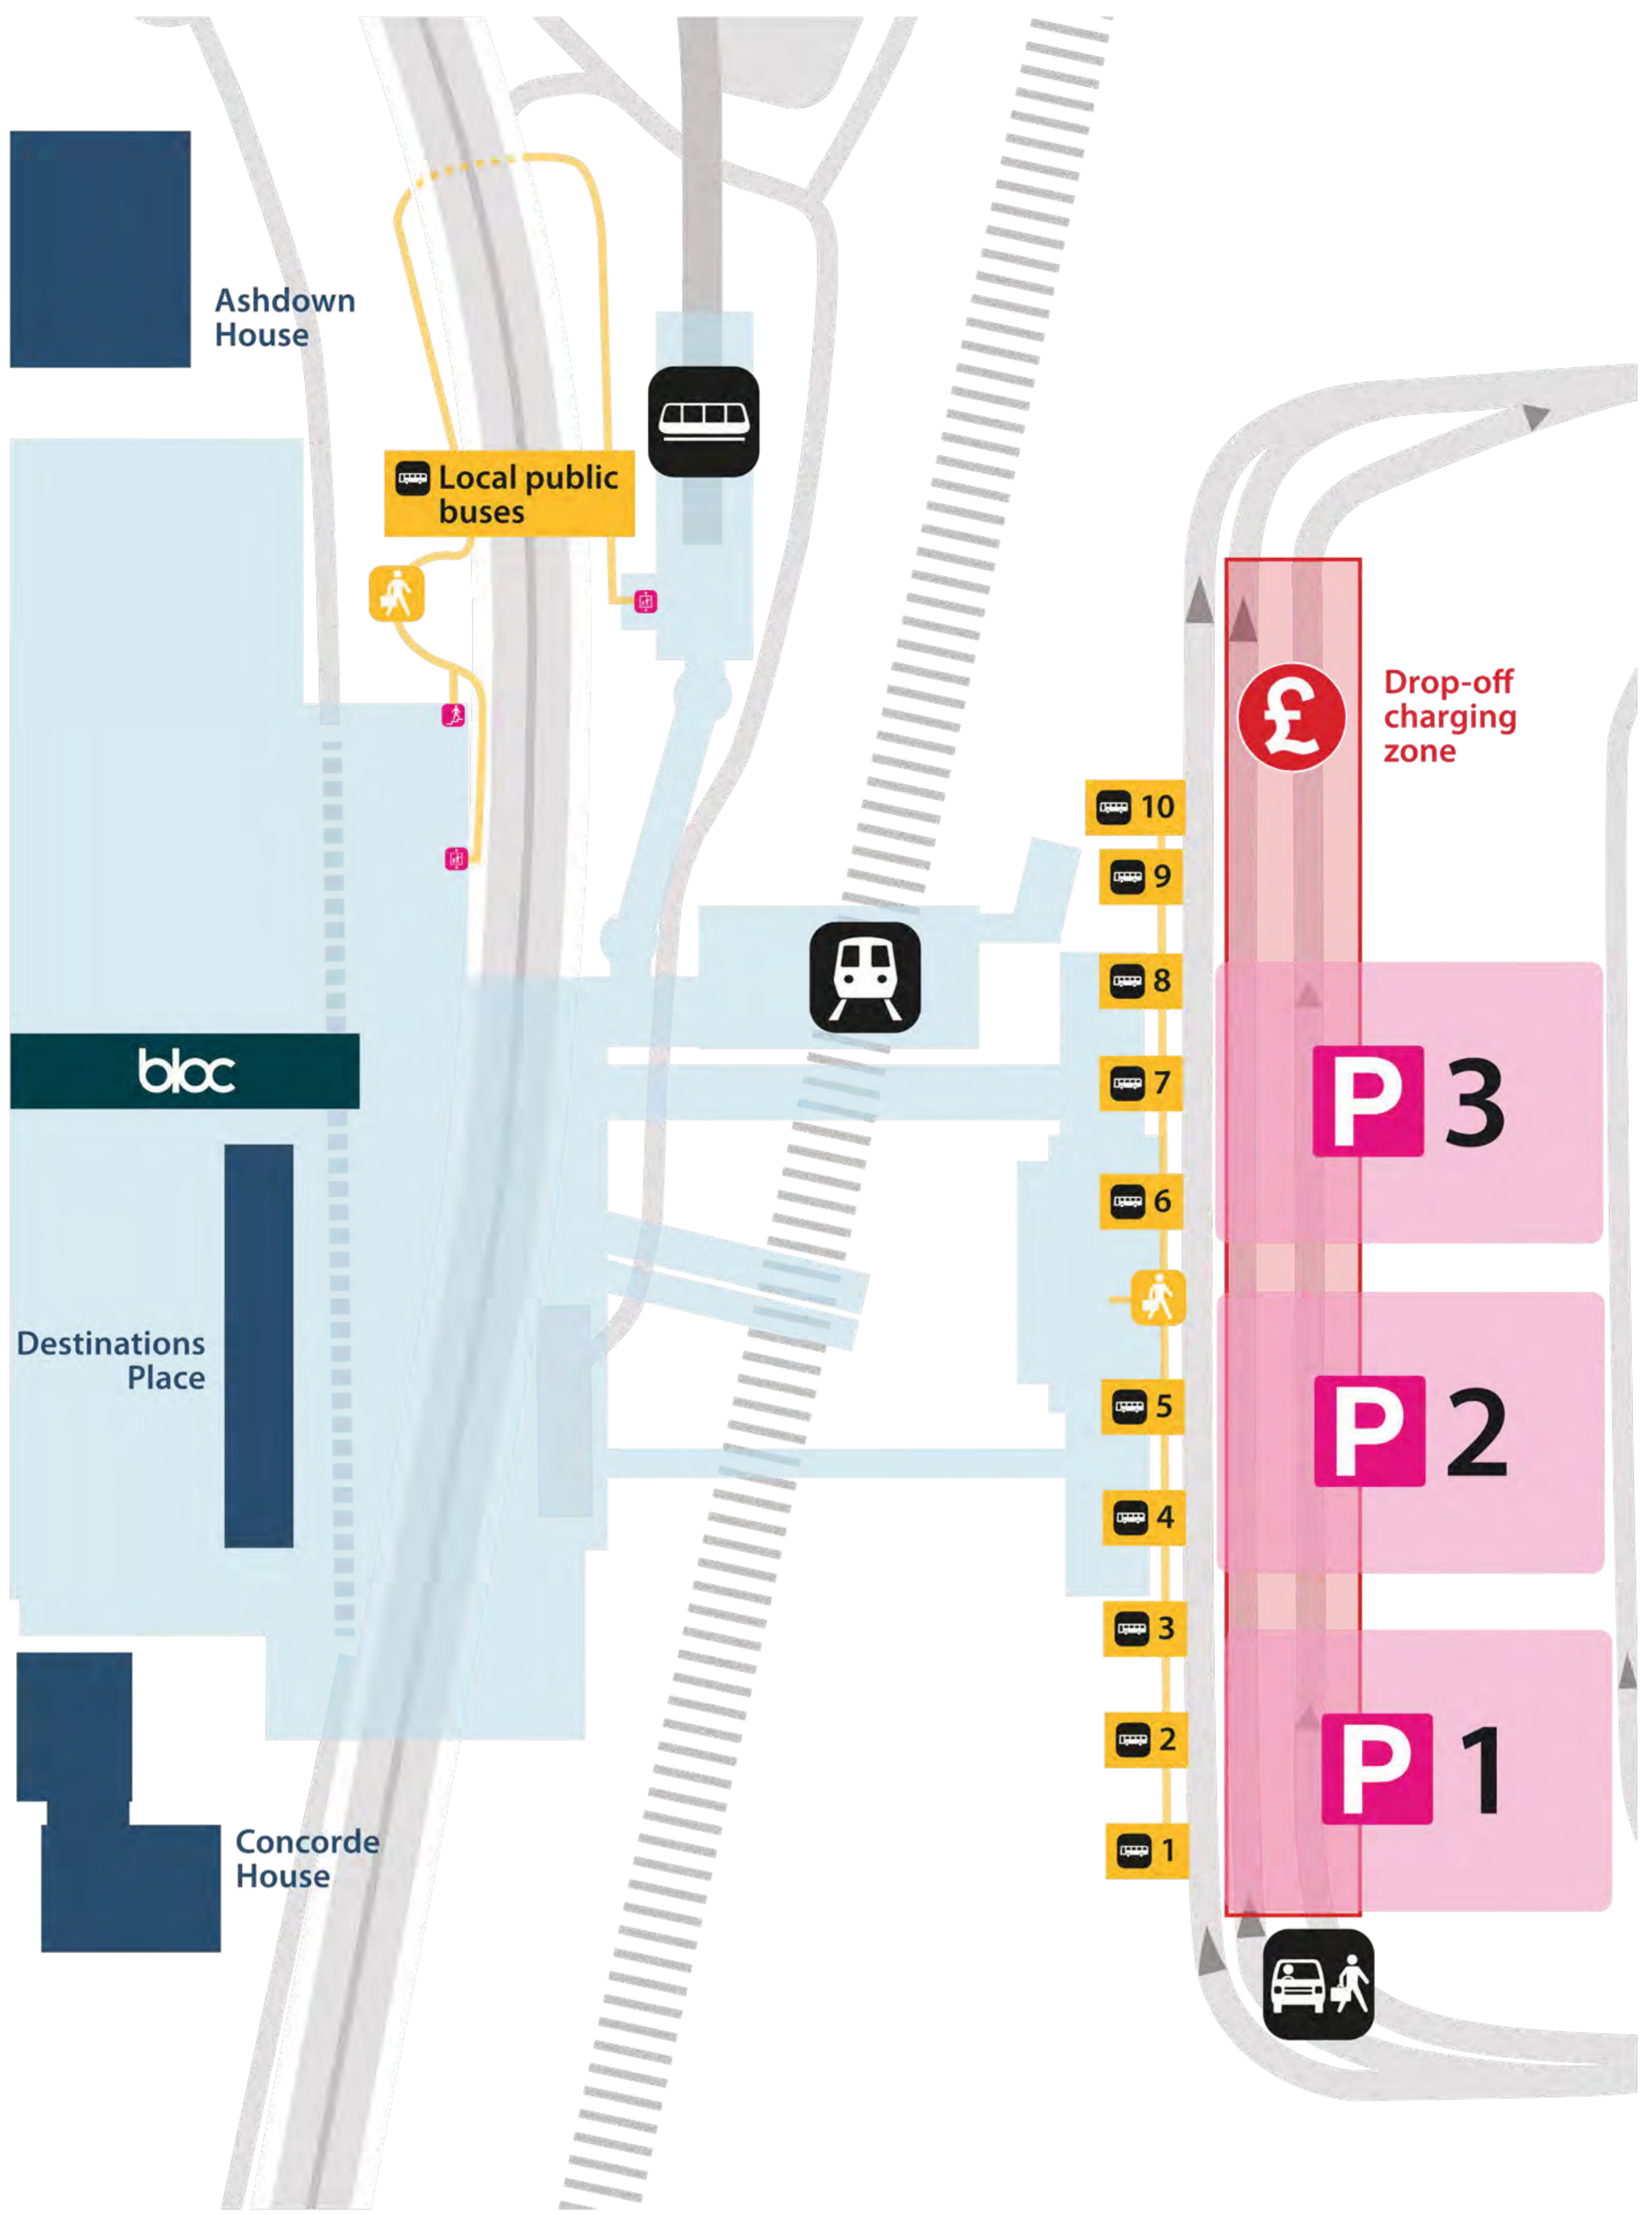

South Terminal

Bus & Coach Stops and Drop-off Landside (Level 00)

Long stay car park buses

Type	Location
Pick-up	Upper forecourt – Level 20 (northern end past the Airport Cars Taxi pick-up point)
Drop-off	Upper forecourt – Level 20 (southern end)

Bus routes serving Gatwick

South Terminal

Baggage reclaim

Airside (Level 20)

South Terminal

International Departure Lounge

Lower level (Level 20)

South Terminal Check-in & Arrivals Landside (Level 20)

South Terminal

International Departure Lounge

Upper level (Level 30)

South Terminal

Departures & Security

Landside (Level 30)