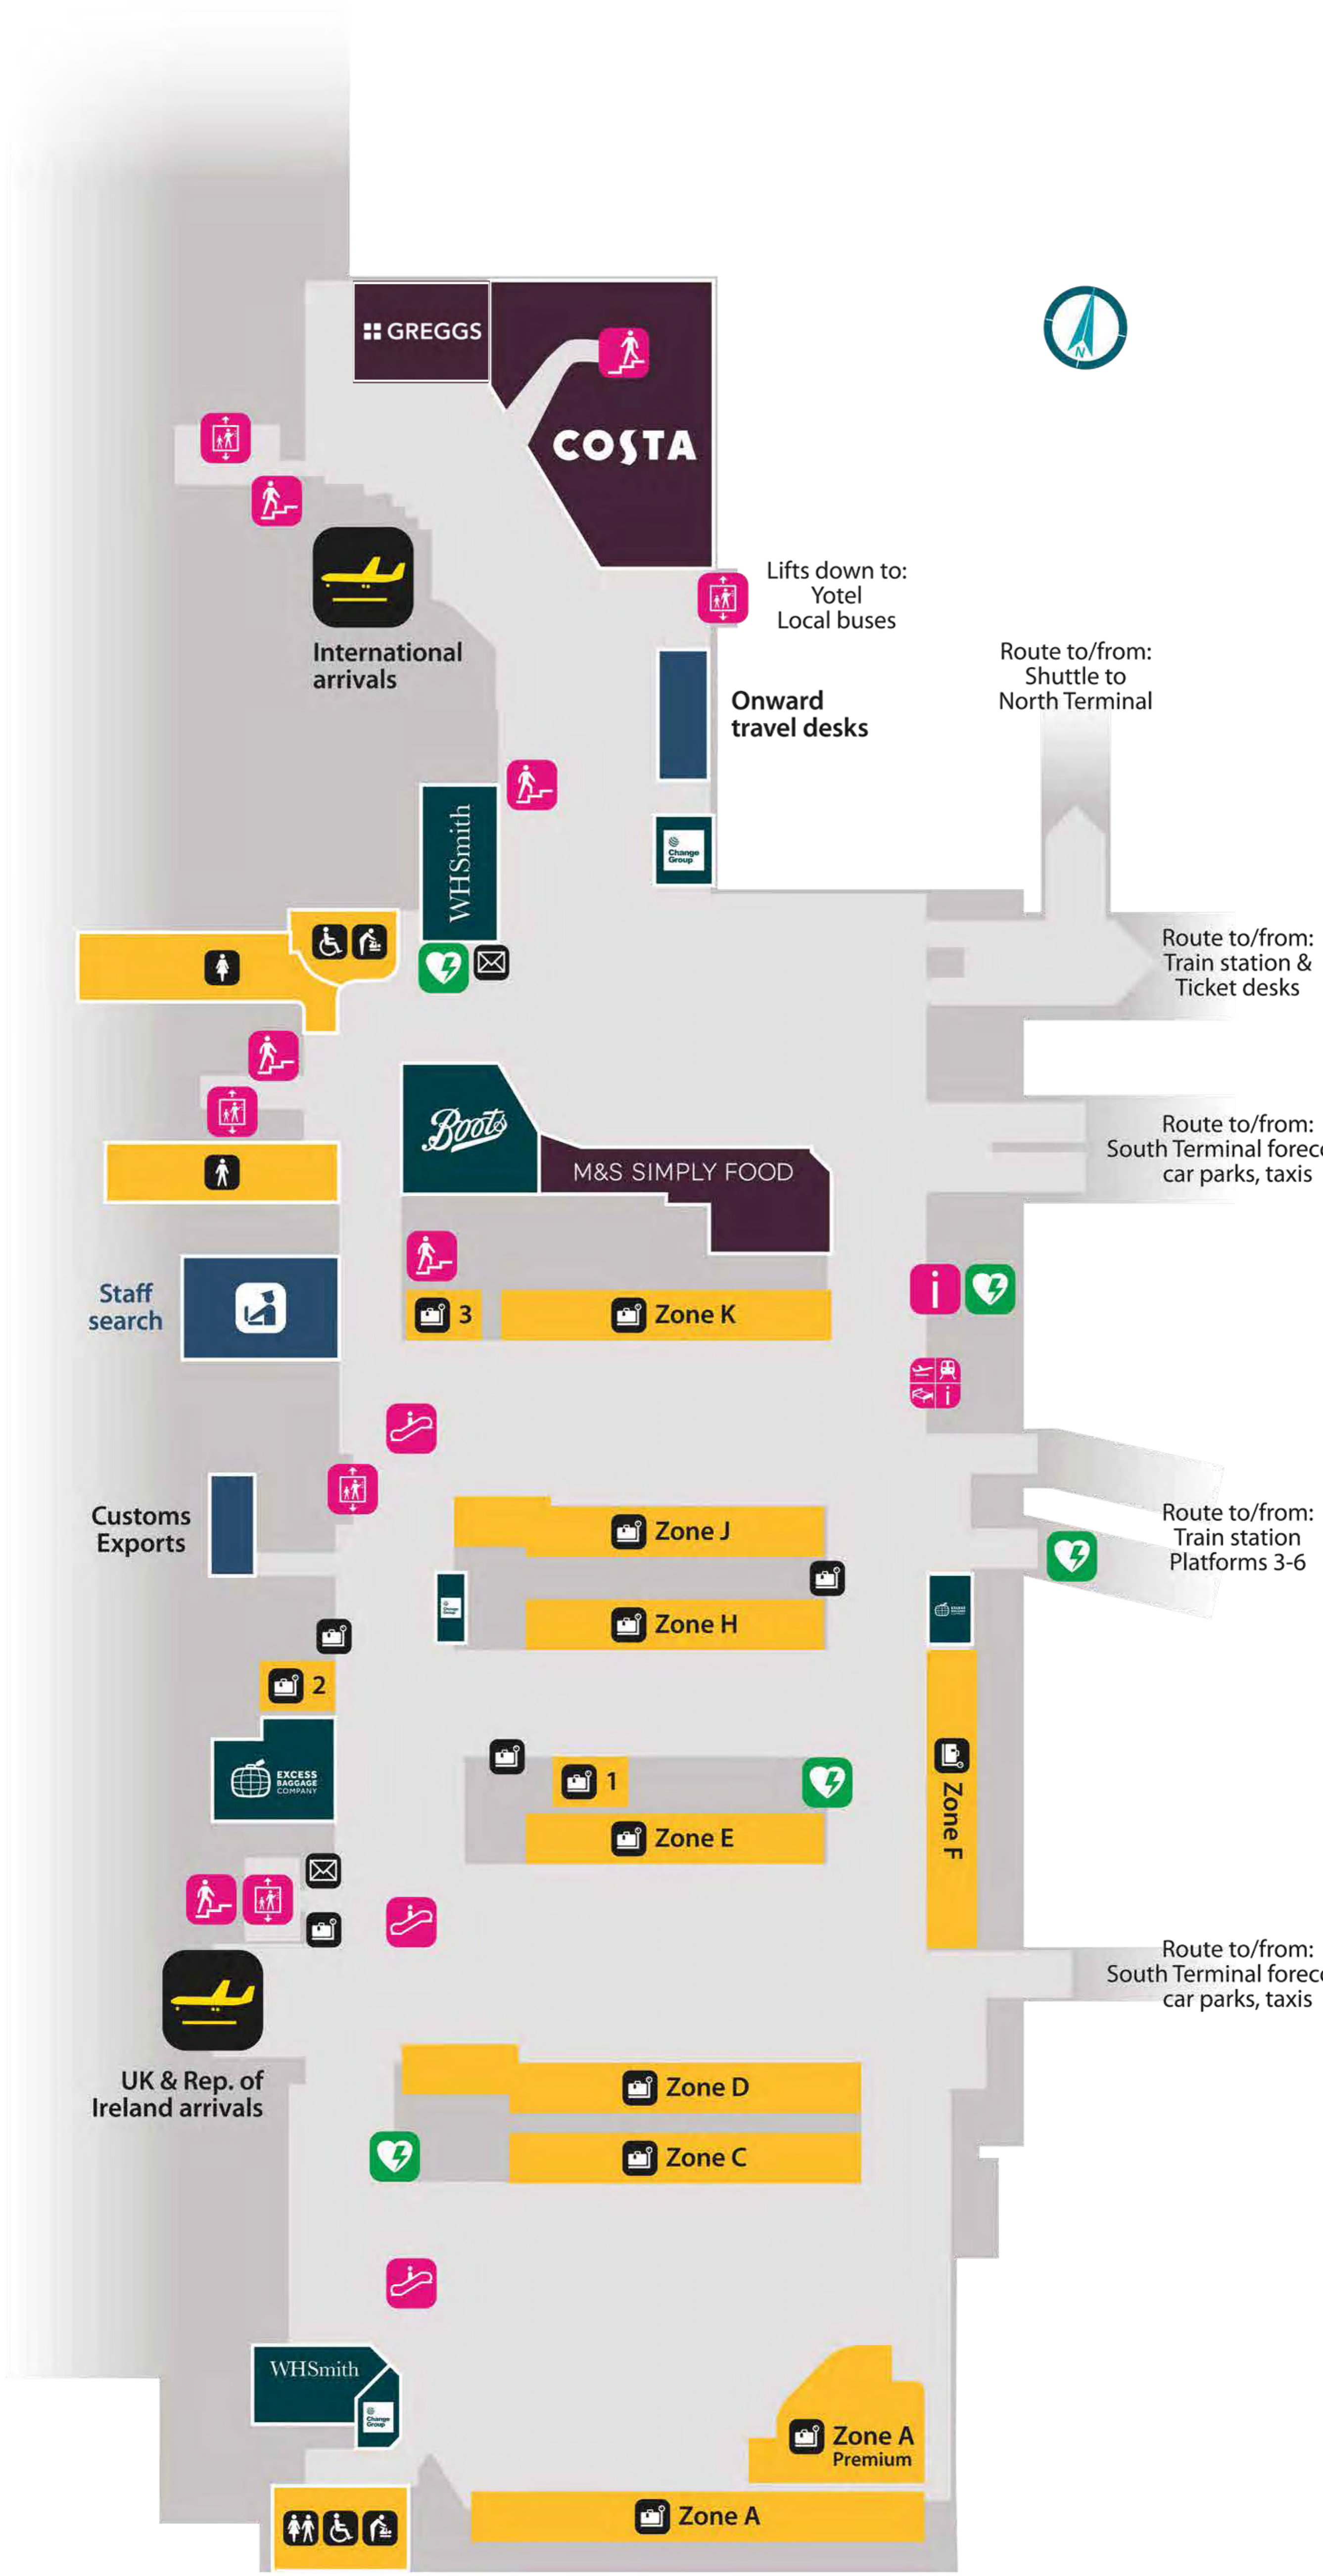

South Terminal

Bus & Coach Stops and Drop-off Landside (Level 00)

Long stay car park buses

Type	Location
Pick-up	Upper forecourt – Level 20 (northern end past the Airport Cars Taxi pick-up point)
Drop-off	Upper forecourt – Level 20 (southern end)

Bus routes serving Gatwick

South Terminal

Baggage reclaim

Airside (Level 20)

South Terminal

International Departure Lounge

Lower level (Level 20)

South Terminal Check-in & Arrivals Landside (Level 20)

South Terminal

International Departure Lounge

Upper level (Level 30)

South Terminal

Departures & Security

Landside (Level 30)