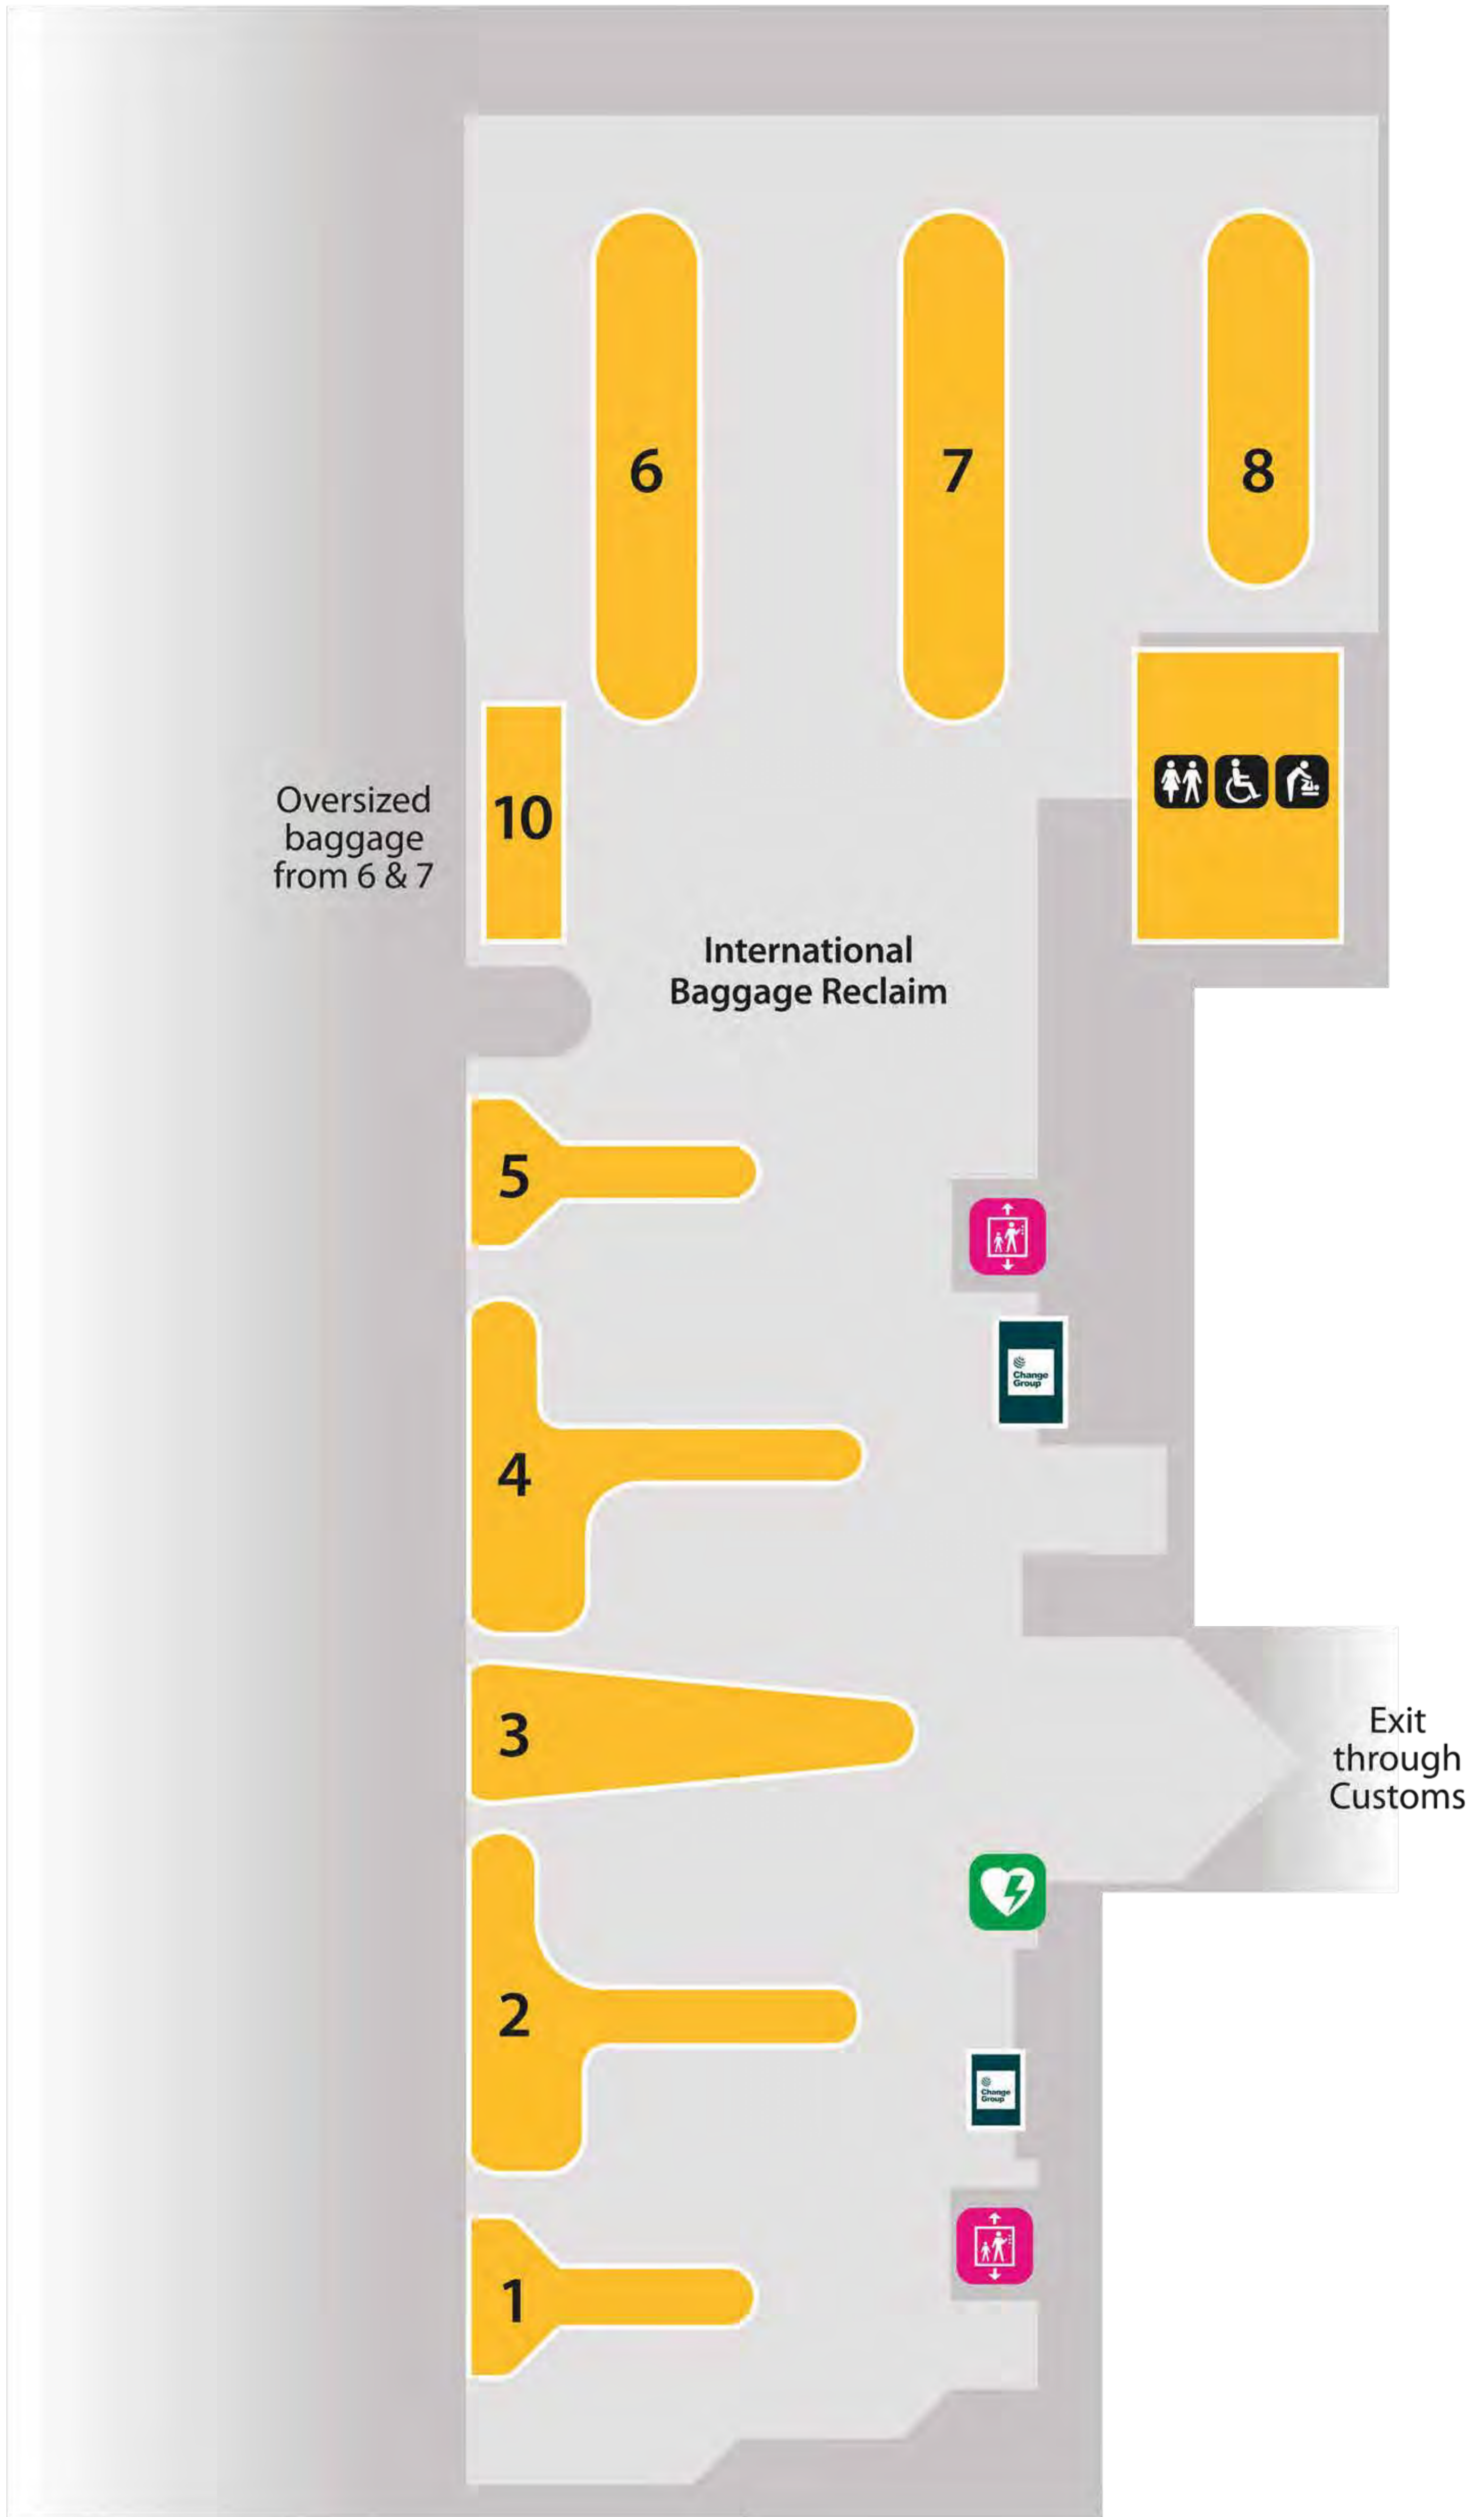

South Terminal

Bus & Coach Stops and Drop-off Landside (Level 00)

Long stay car park buses

Type	Location
Pick-up	Upper forecourt – Level 20 (northern end past the Airport Cars Taxi pick-up point)
Drop-off	Upper forecourt – Level 20 (southern end)

Bus routes serving Gatwick

South Terminal

Baggage reclaim

Airside (Level 20)

South Terminal

International Departure Lounge

Lower level (Level 20)

South Terminal Check-in & Arrivals Landside (Level 20)

South Terminal

International Departure Lounge

Upper level (Level 30)

South Terminal

Departures & Security

Landside (Level 30)