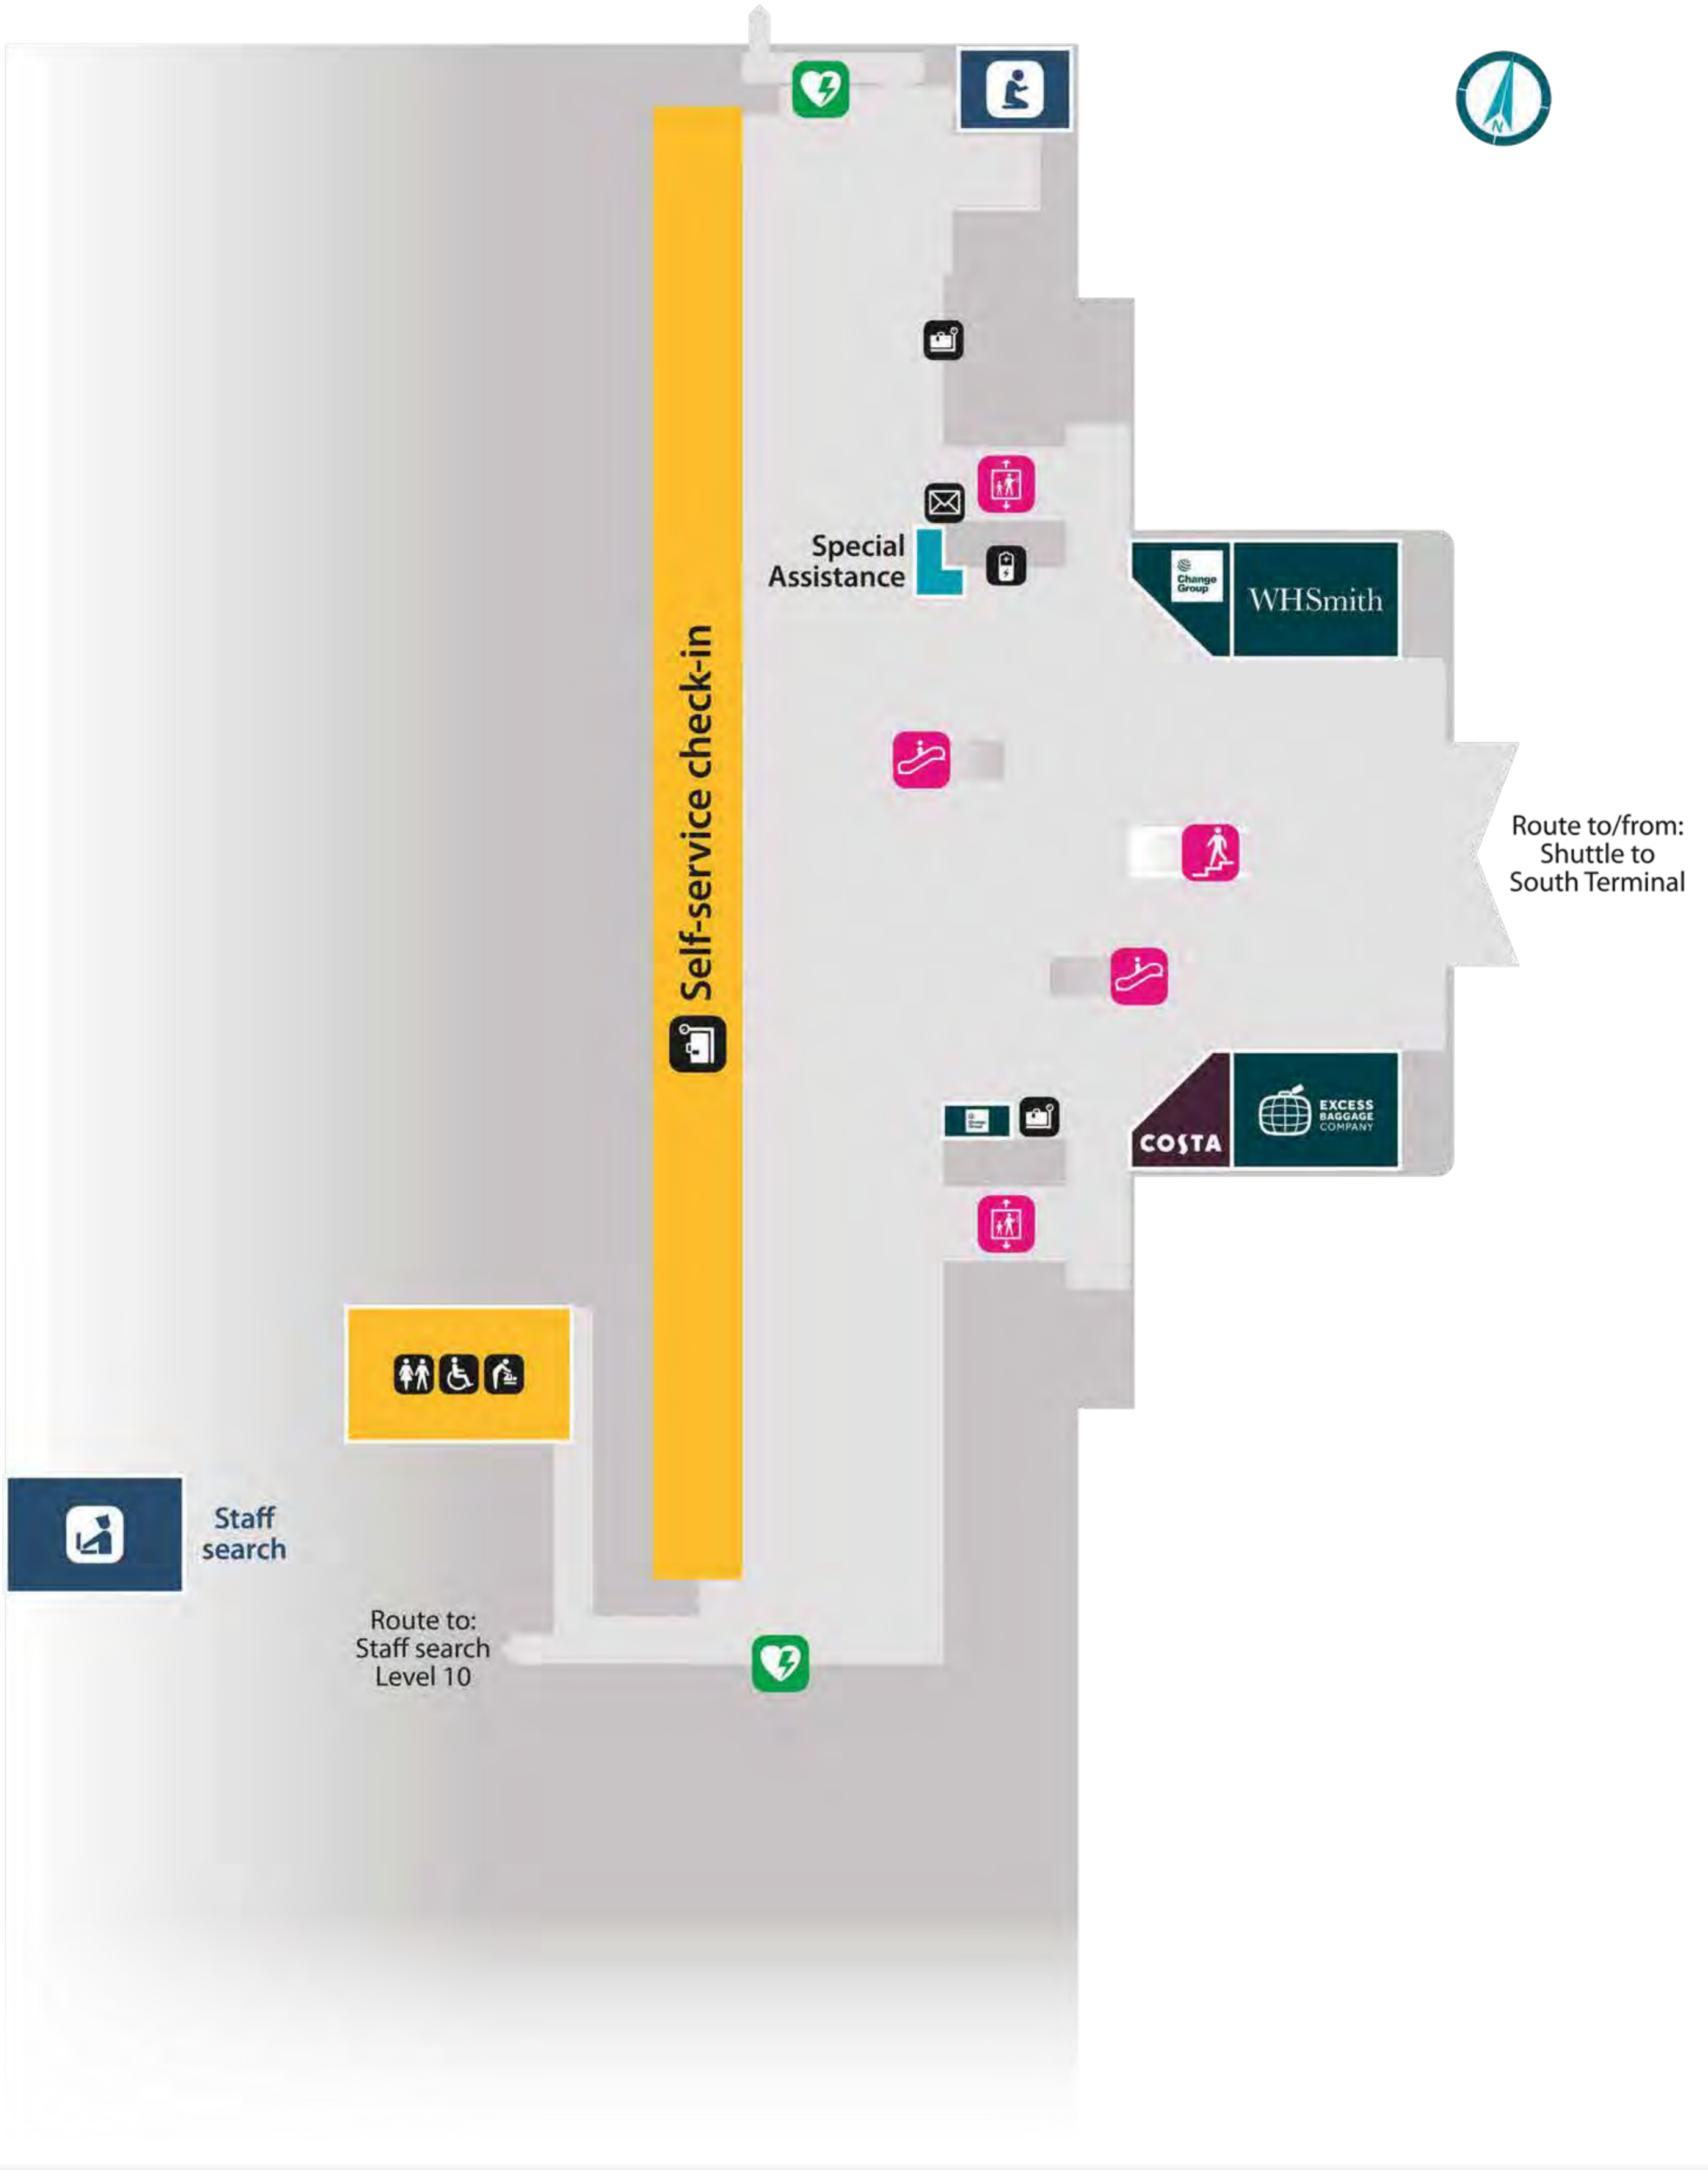

North Terminal

Self-service check-in

Landside (Level 10)

Route to/from:
Hampton by Hilton Hotel

Map last updated April 2022

KMT 03/22 | NT L10 LANDSIDE