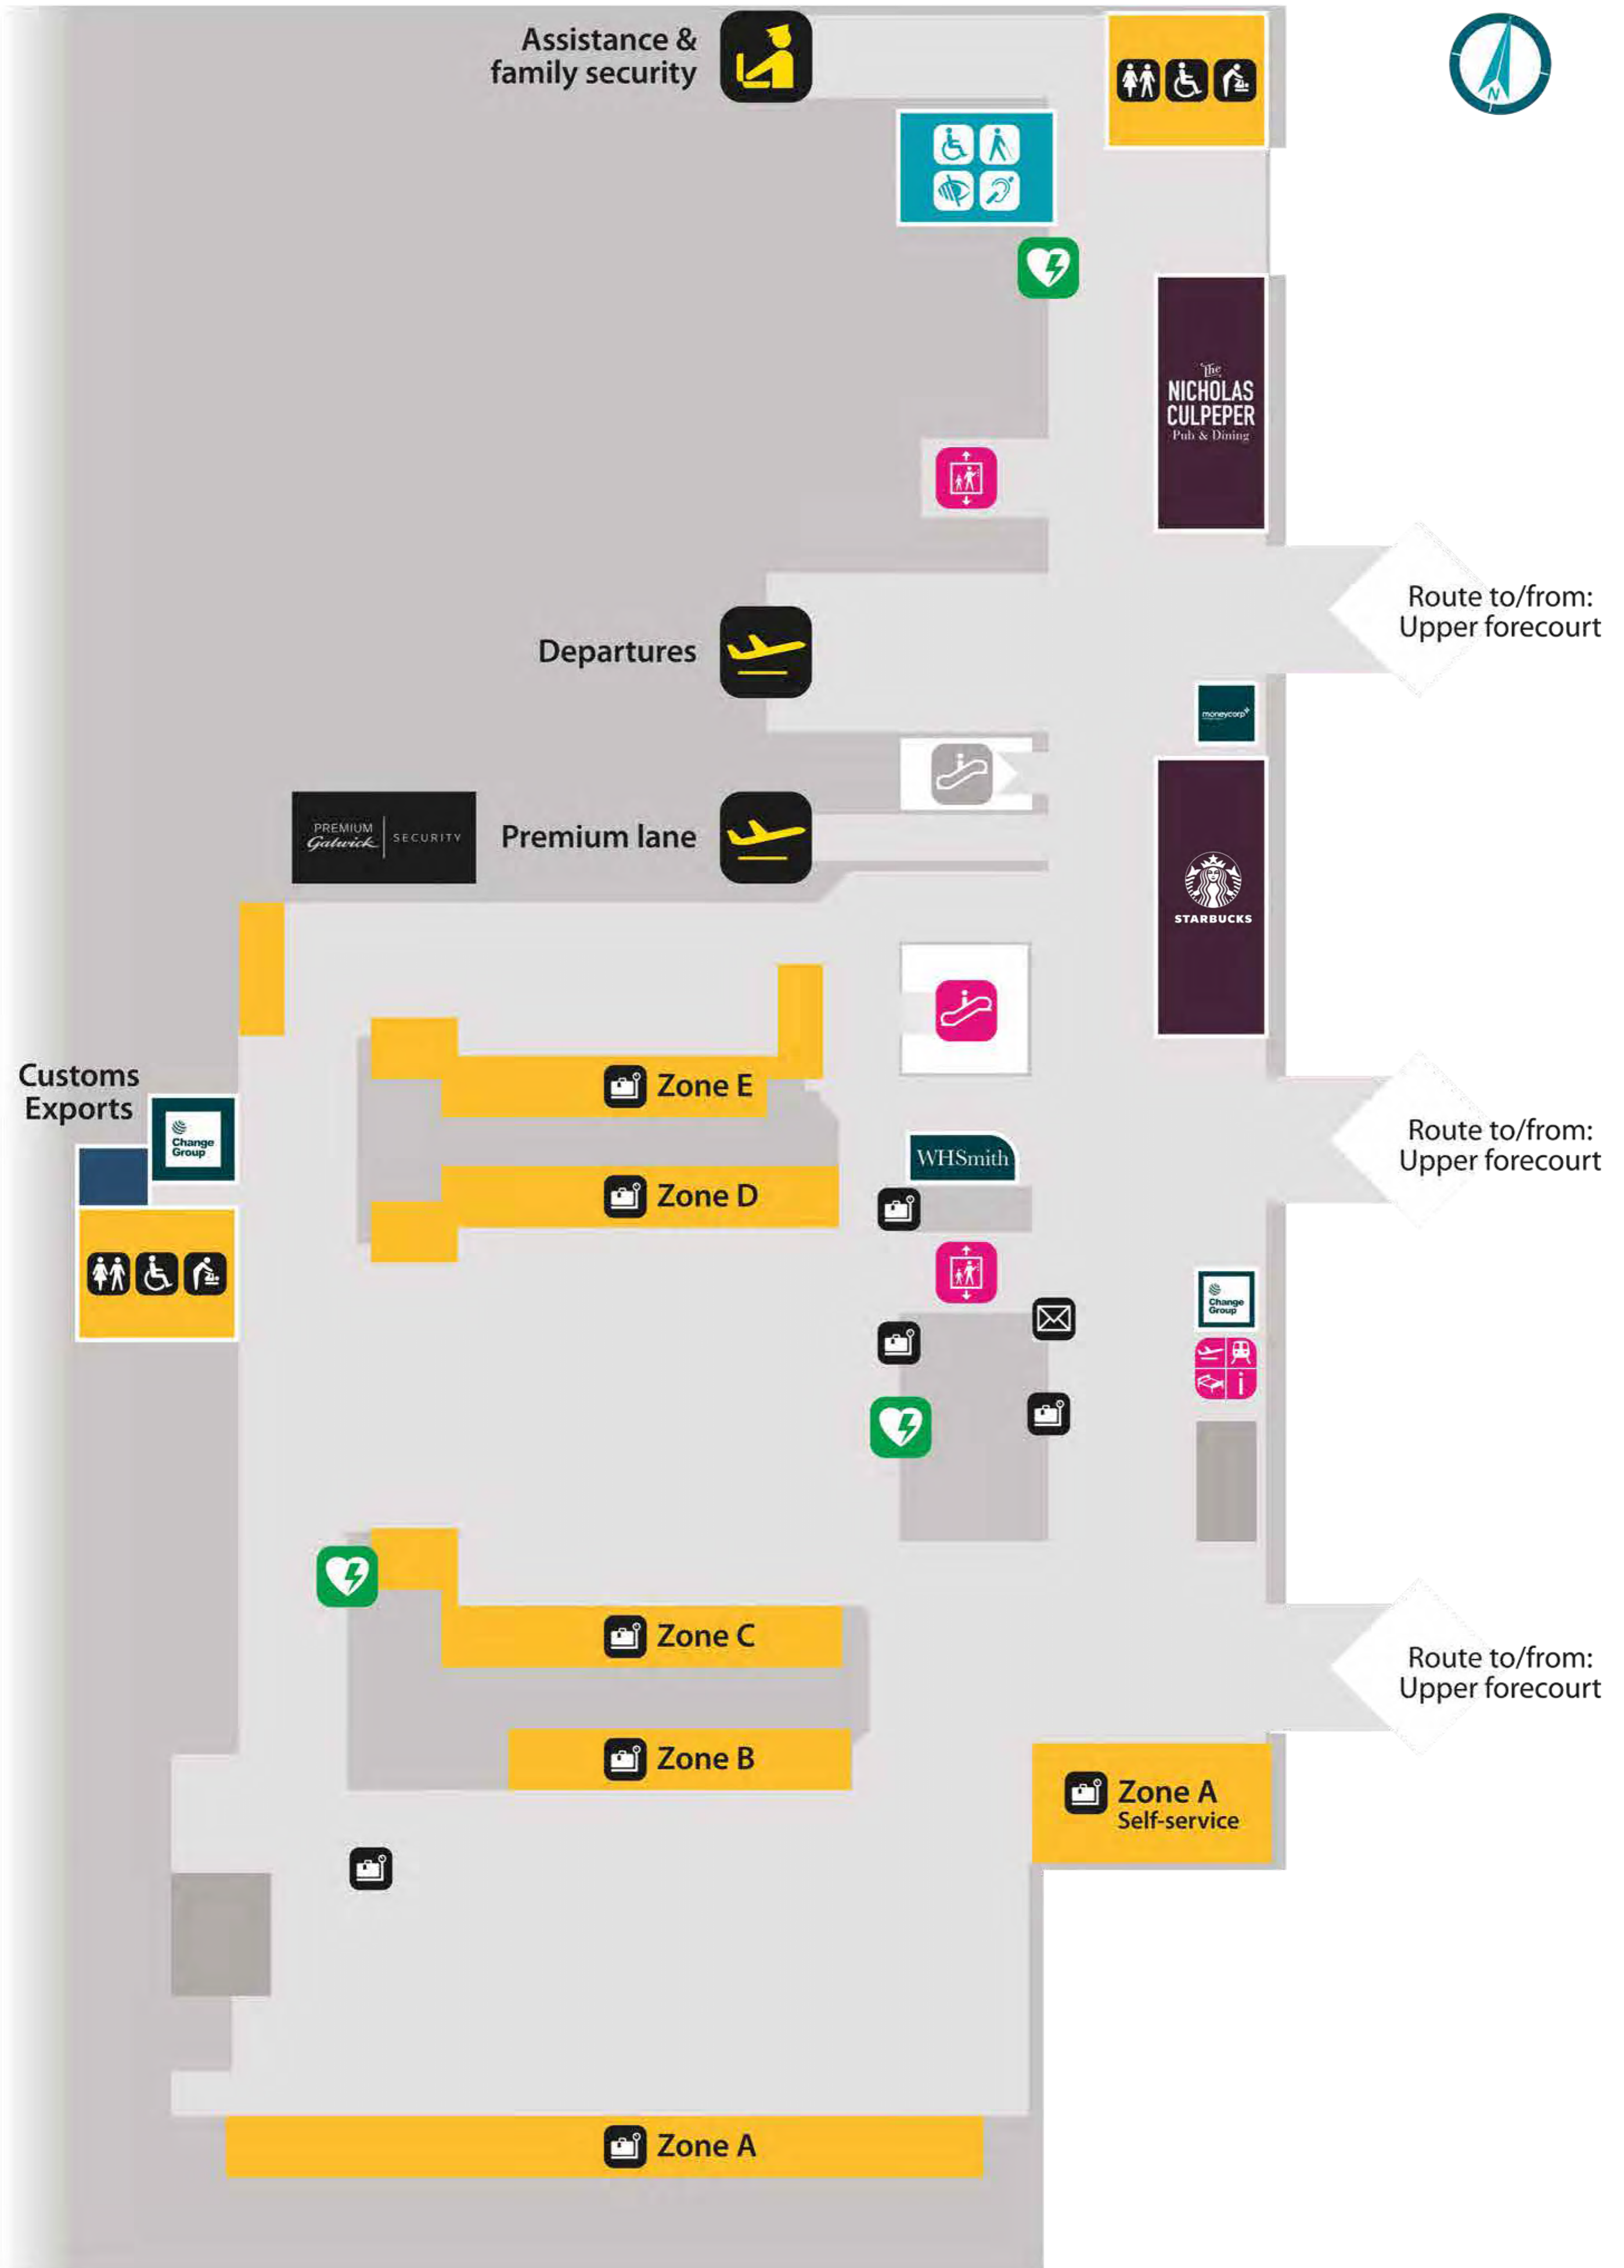

North Terminal

Check-in & Departures

Landside (Level 20)