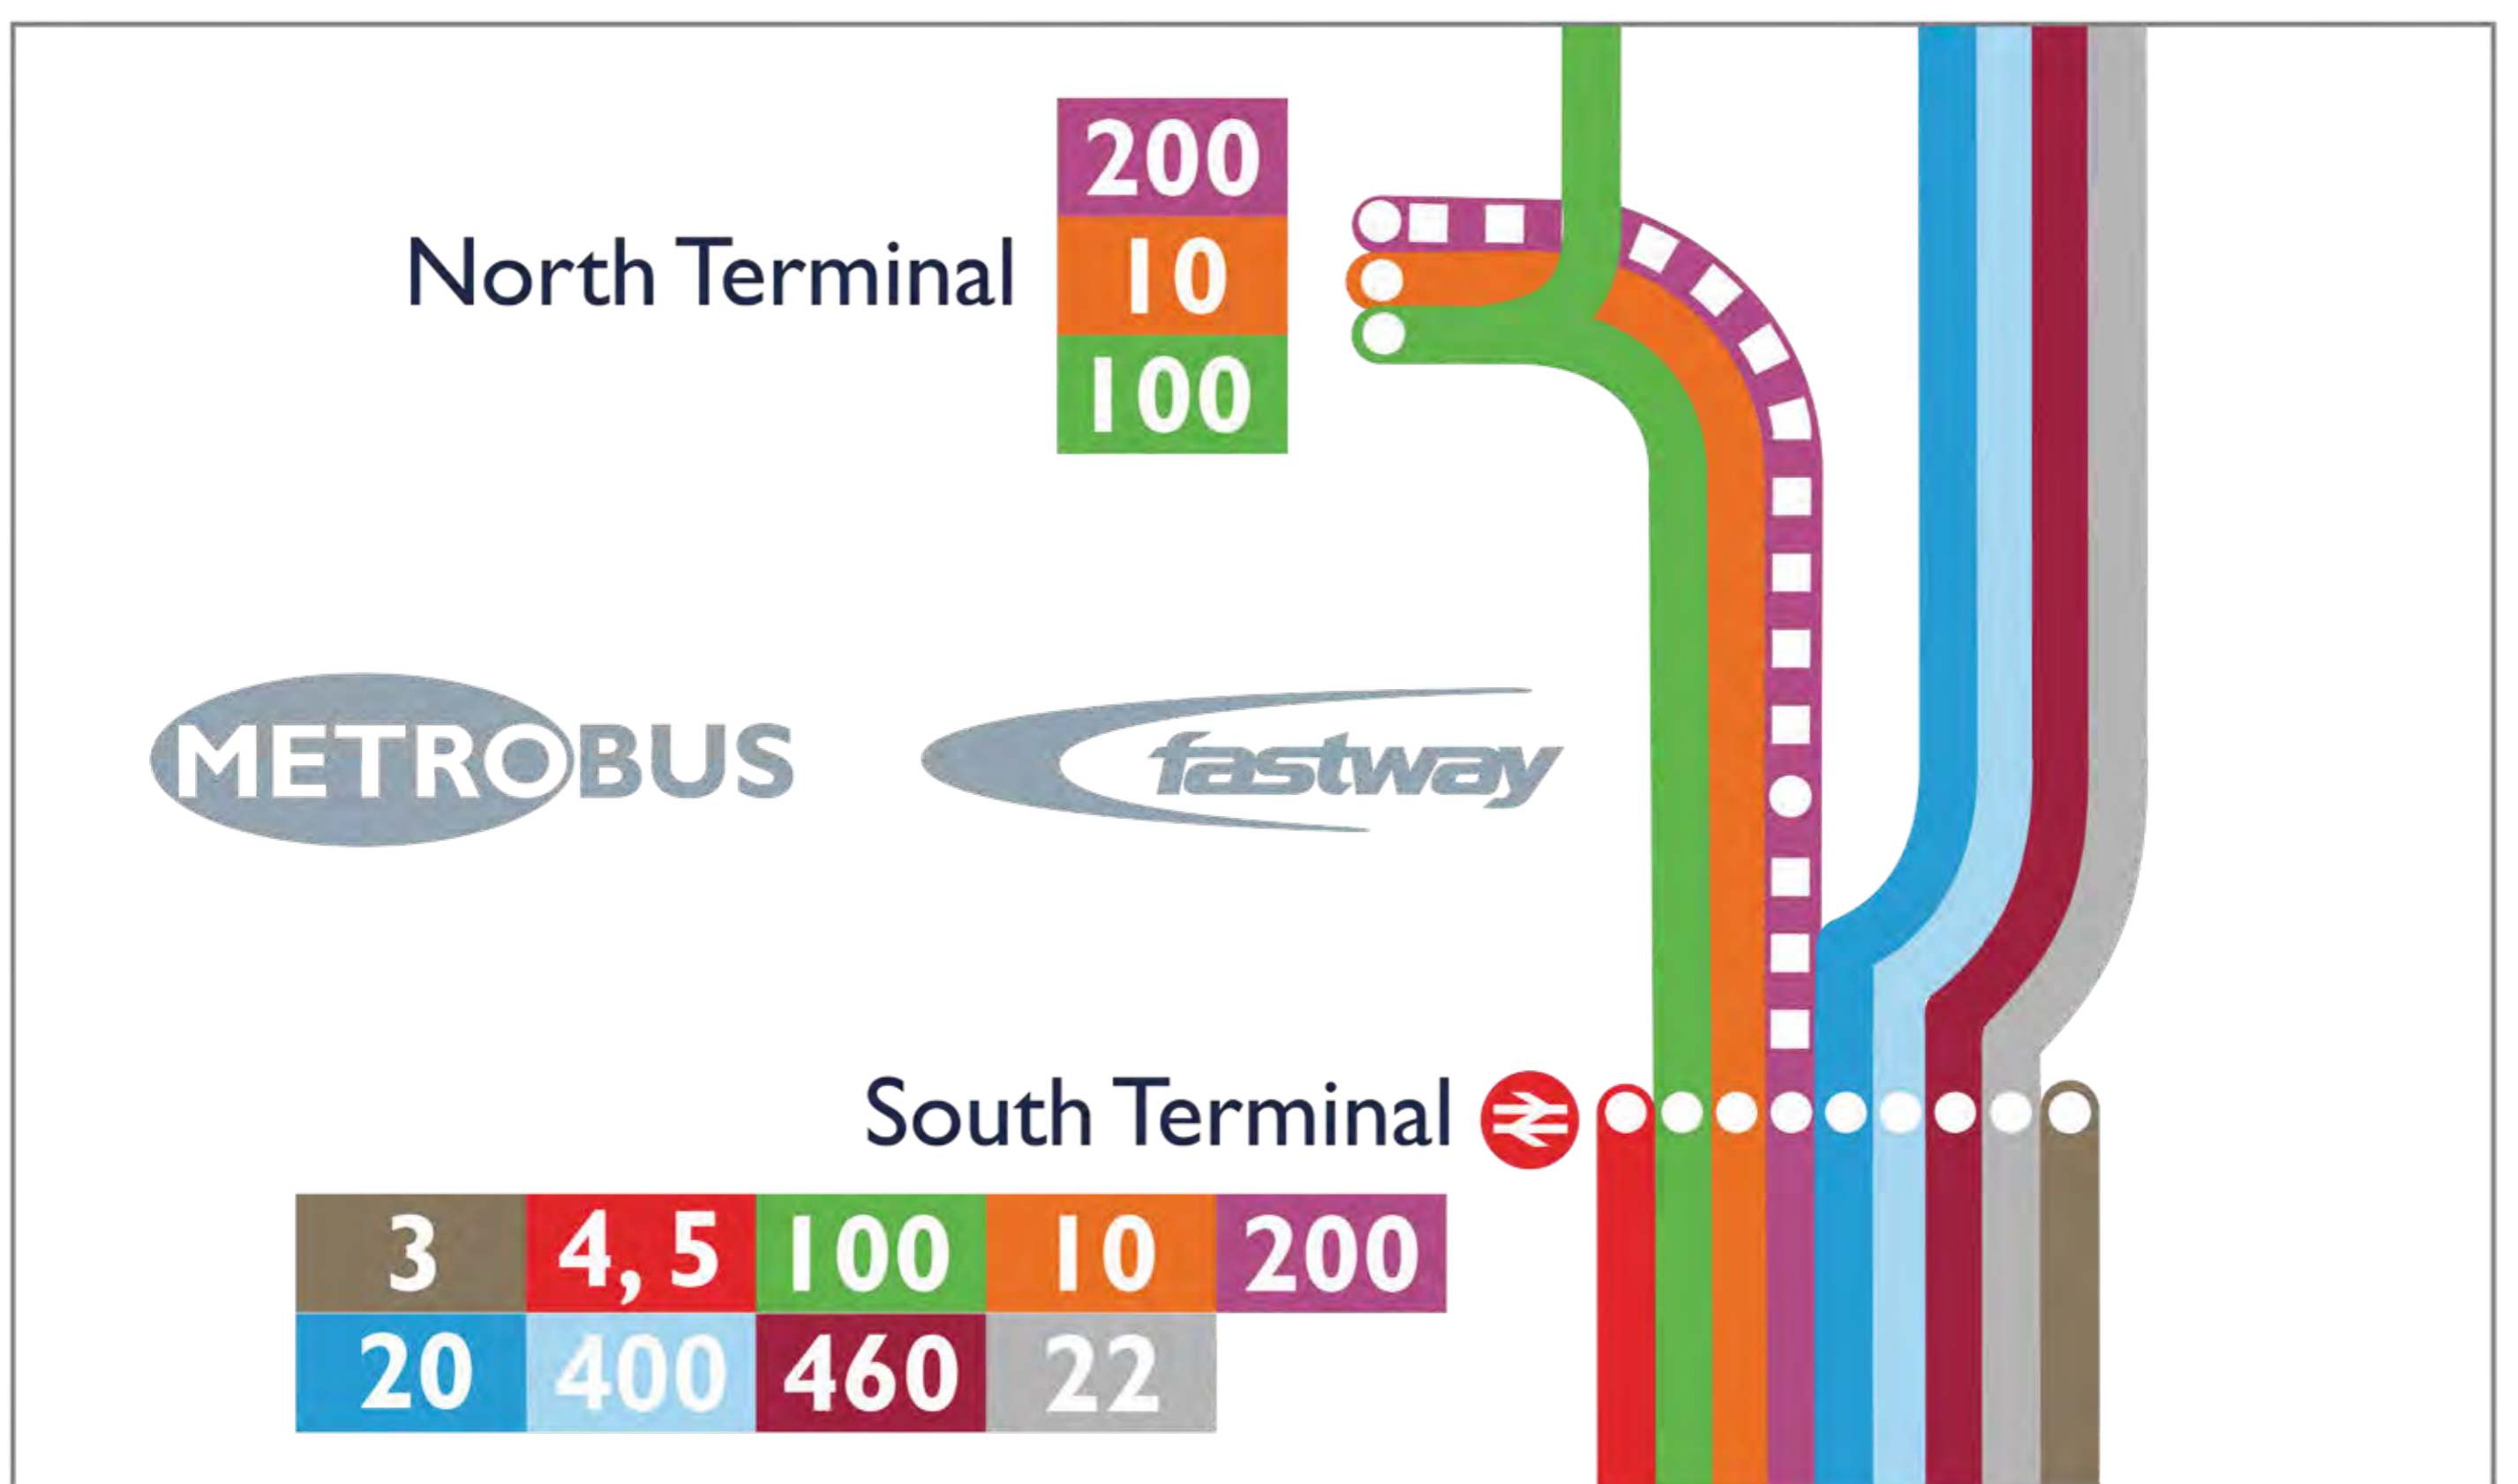

Bus routes serving Gatwick