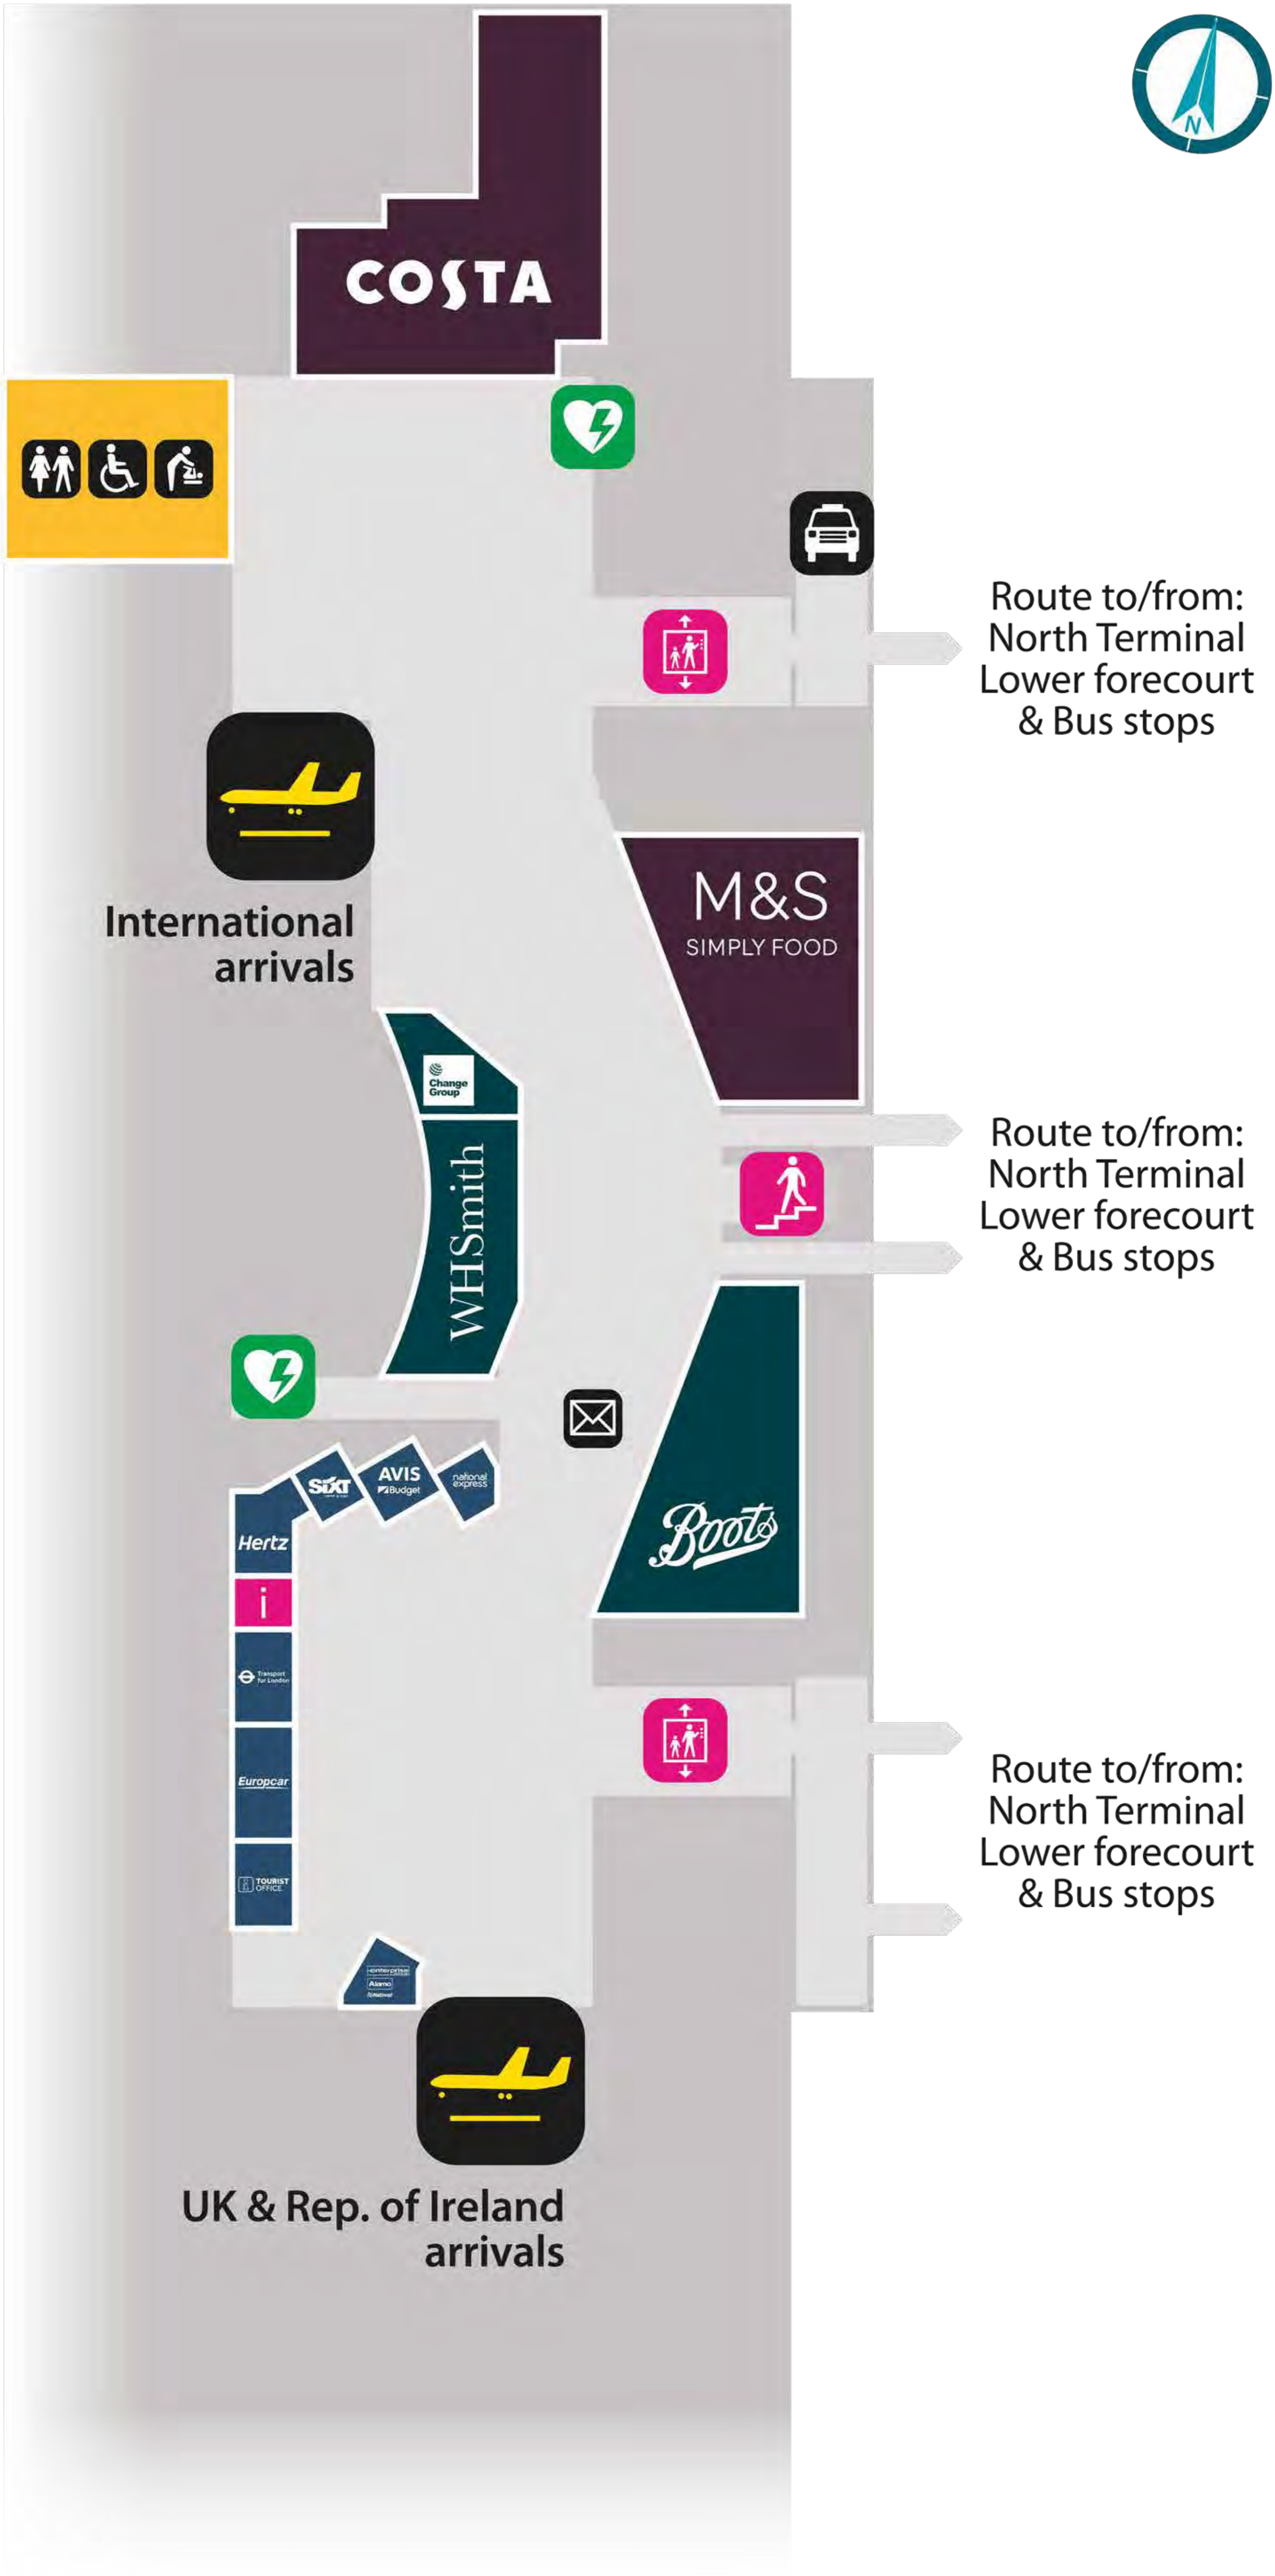

North Terminal Arrivals Landside (Level 00)