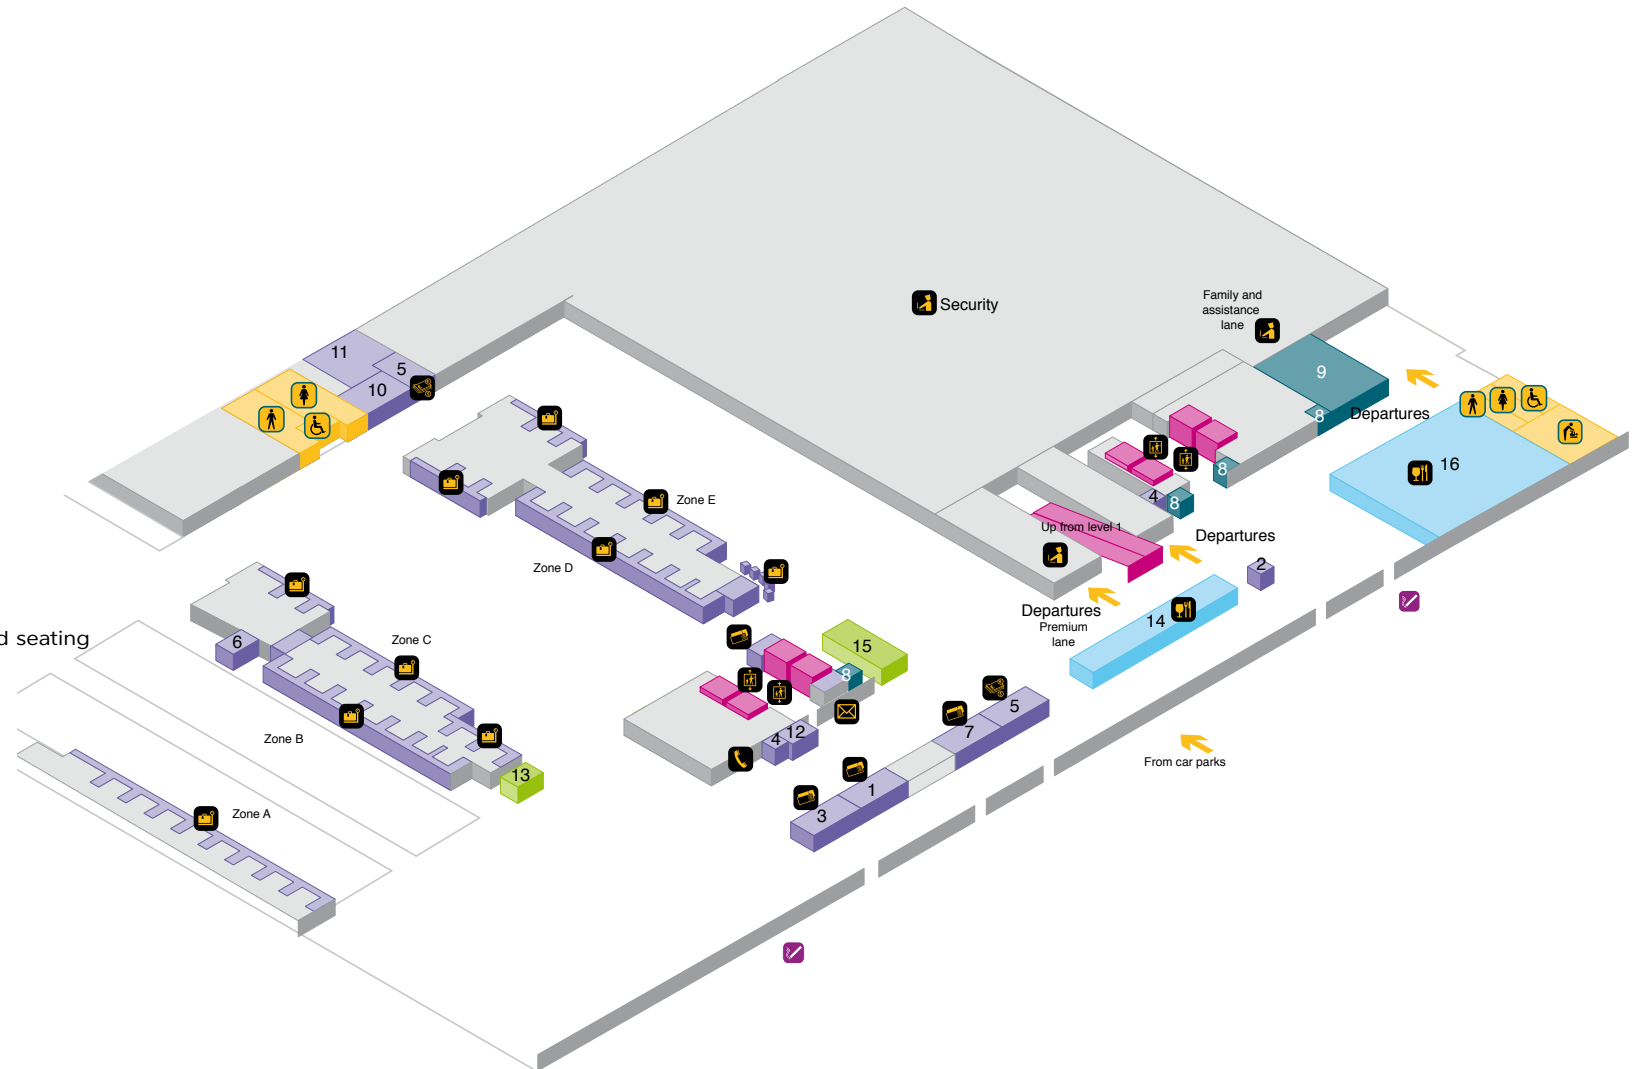

YOUR LONDON AIRPORT

Gatwick

North Terminal - Check-in level 2

Lift

Amenities

- Accessible toilet
- Female toilet
- Male toilet

Services

- Bureau de change
- Check-in
- Postbox
- Public telephone
- Ticket desks
- Smoking area
- 1 BA customer services
- 2 Cash machine
- 3 Emirates
- 4 Internet zone + printing station
- 5 Moneycorp Bureau de Change with cash machine
- 6 Oversized baggage
- 7 Skybreak
- 8 Special assistance help point
- 9 Special assistance desk & reserved seating
- 10 VAT reclaim
- 11 VAT refund office
- 12 Weighing scales

Shops & Restaurants

- Restaurant / Café
- 13 Excess baggage & bag wrap
- 14 Jamie Oliver Coffee Lounge
- 15 London News Company
- 16 The Nicholas Culpeper