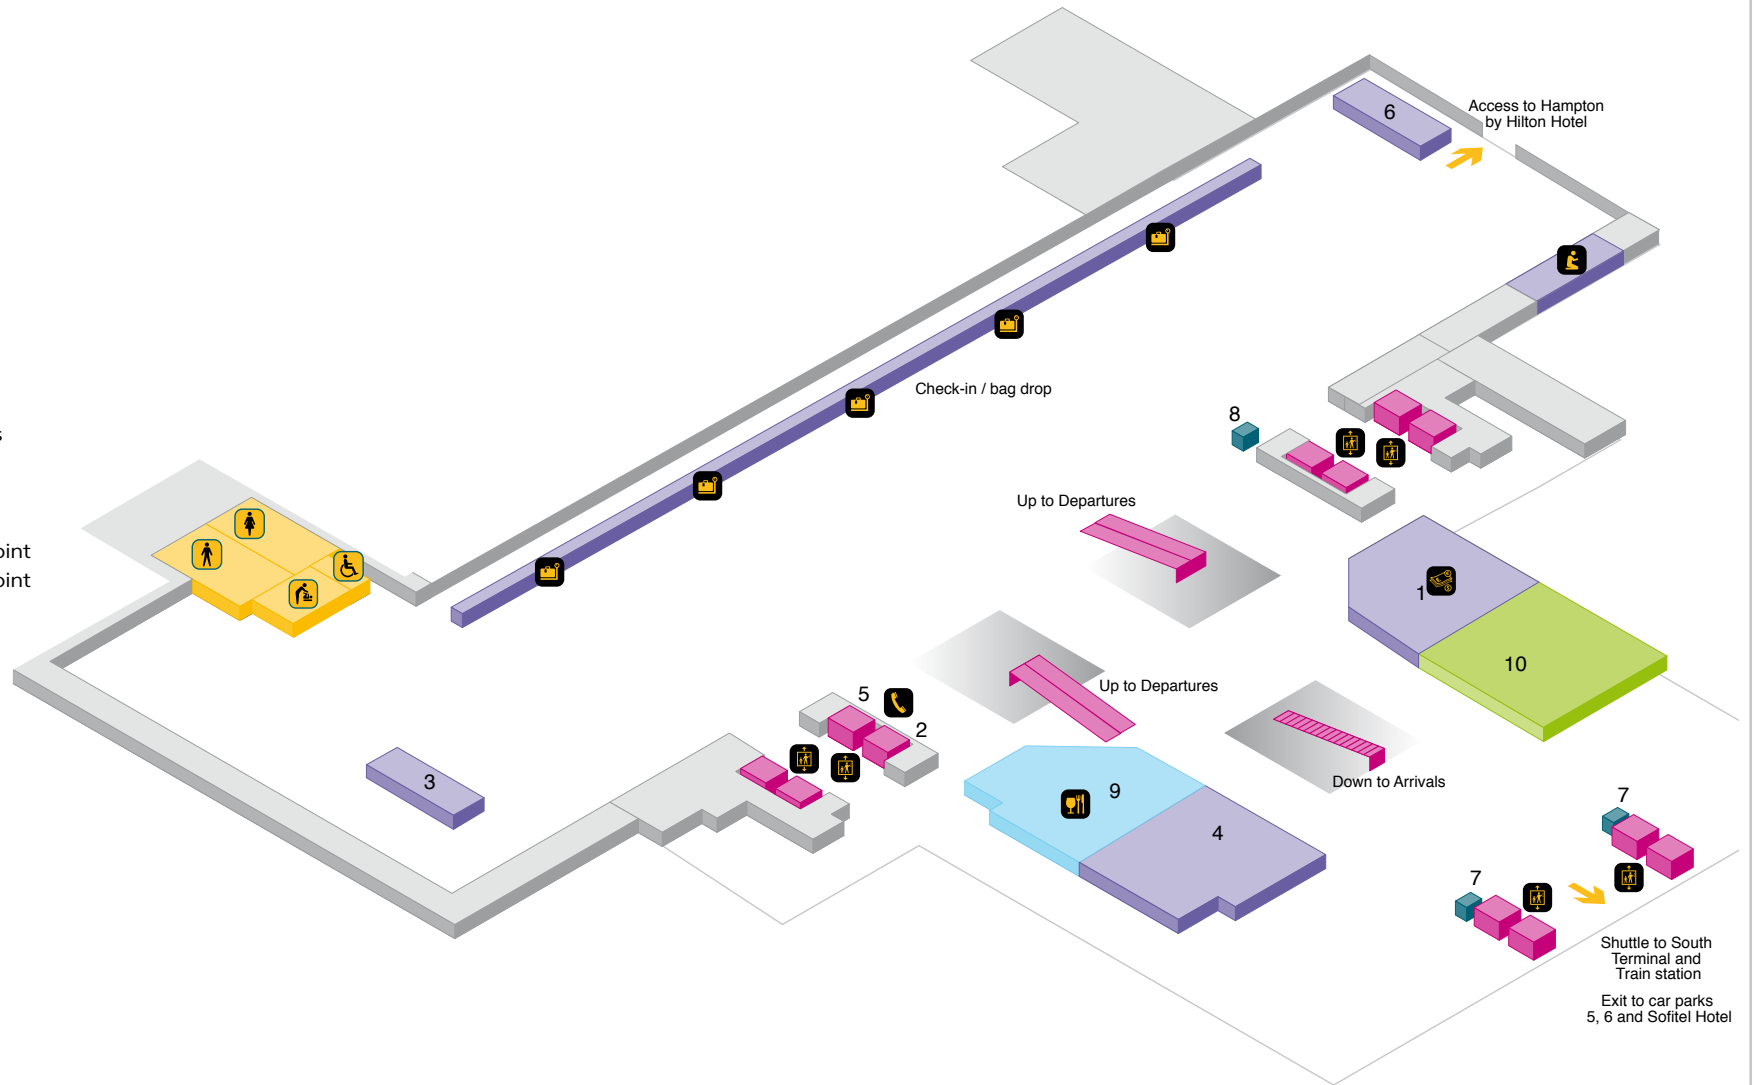

YOUR LONDON AIRPORT *Gatwick*

North Terminal - Departure lounge, lower level

 Lift

Amenities

-  Accessible toilet
-  Female toilet
-  Male toilet

Services

-  Bureau de change
-  Information zone
-  Post box
-  Public telephone
-  Lounges
- No.1 Lounge
- Aspire Lounge
- Emirates
- My Lounge
-  1 Airline information
-  2 Cash machine
-  3 Internet zone
-  4 Kids Zone
-  5 Moneycorp
-  6 Moneycorp Bureau de Change with cash machine
-  7 Phone charging point
-  8 Special assistance lounge

YOUR LONDON AIRPORT *Gatwick*

North Terminal - Check-in Level 1

 Lift

Amenities

-  Accessible toilet
-  Baby change
-  Female toilet
-  Male toilet

Services

-  Bureau de change
-  Chapel and prayer room
-  Check-in / bag drop
-  Public telephone
- 1 Bureau de Change
- 2 Cash machine
- 3 easyJet Customer services
- 4 Excess baggage
- 5 Internet zone
- 6 Oversized baggage
- 7 Special assistance help point
- 8 Special assistance help point and reserved seating

Shops & Restaurants

-  Restaurant / Café
- 9 Costa Coffee
- 10 London News Company

YOUR LONDON AIRPORT *Gatwick*

North Terminal - Arrivals ground floor

 Lift

Amenities

-  Accessible toilet
-  Baby change
-  Toilet female
-  Toilet male

 Lift

Amenities

-  Accessible toilet
-  Baby change
-  Female toilet
-  Male toilet

Shops & Restaurants

-  Restaurant / Café
- 1 Armadillo
- 2 Comptoir Libanais
- 3 Eat
- 4 Garfunkels
- 5 Jamie's Bakery
- 6 Jamie's Italian
- 7 JD Sports
- 8 Pret A Manger
- 9 Shake-A-Hula
- 10 Starbucks
- 11 Sunglass Hut
- 12 Union Jacks Bar
- 13 Wagamama
- 14 YO! Sushi