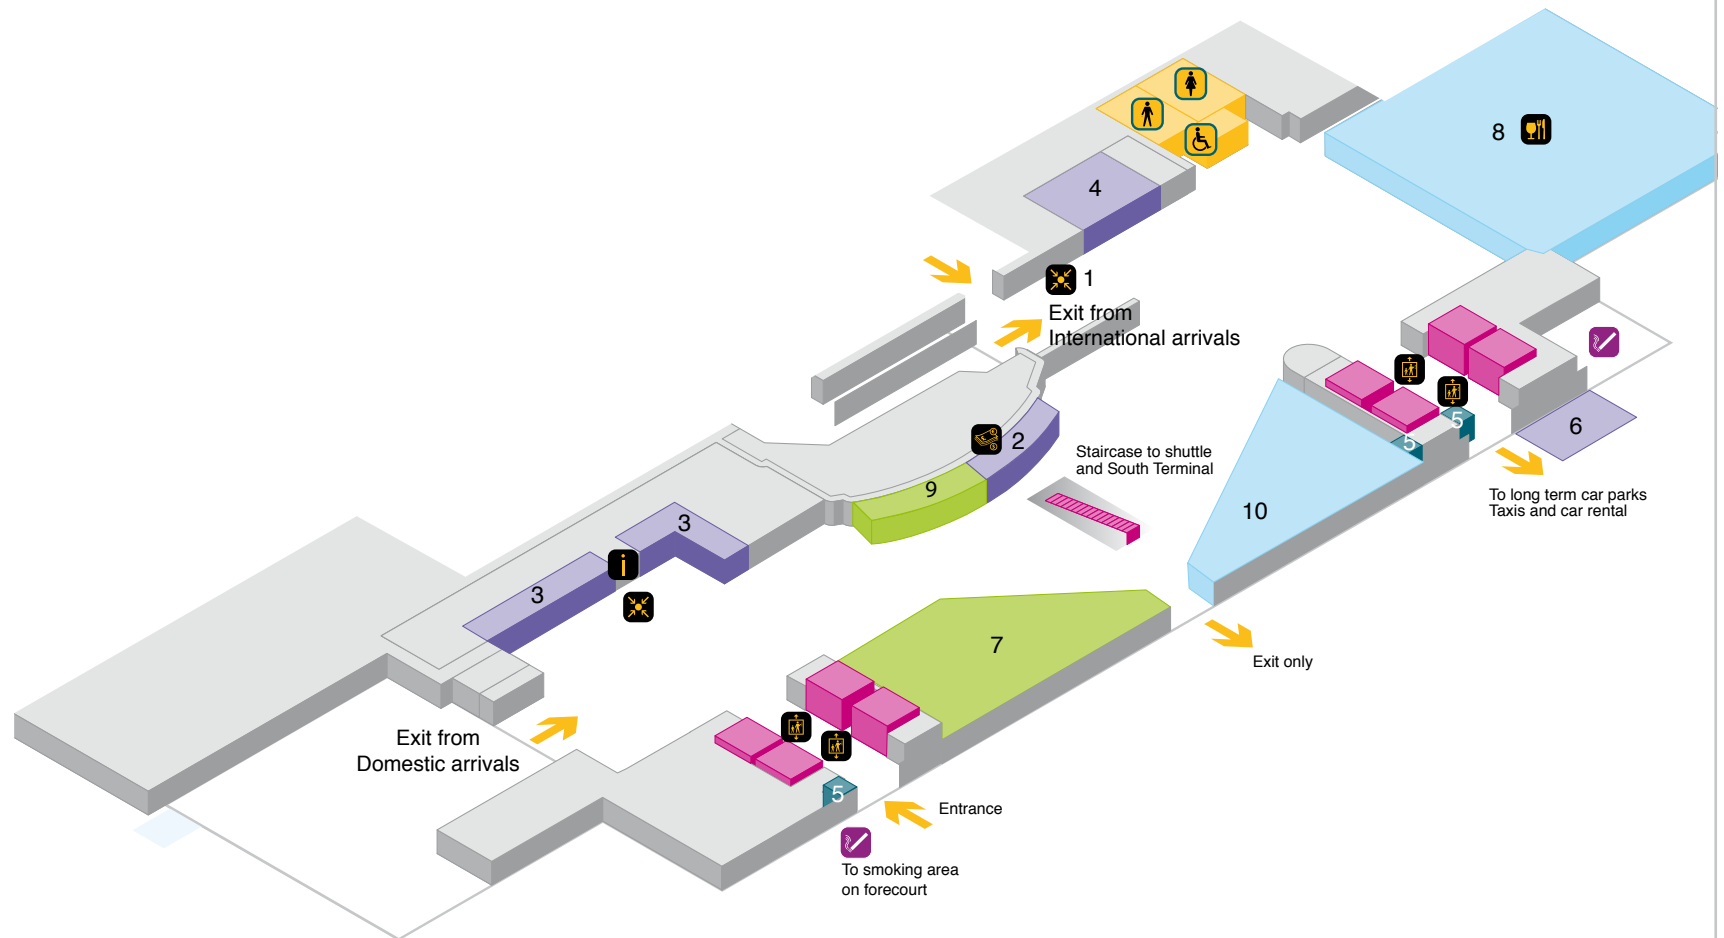

YOUR LONDON AIRPORT *Gatwick*

North Terminal - Arrivals ground floor

Lift

Amenities

- Accessible toilet
- Baby change
- Toilet female
- Toilet male

Services

- Bureau de change
- Information point
- Meeting point
- Public telephone
- Smoking area
- 1 BA Sky Flyers meeting point
- 2 Bureau de Change
- 3 Car rental
- 4 Emirates Limousine Services
- 5 Special assistance help point
- 6 Taxis

Shops & Restaurants

- Restaurant / Café
- 7 Boots
- 8 Costa Coffee
- 9 London News Company
- 10 M&S Simply Food