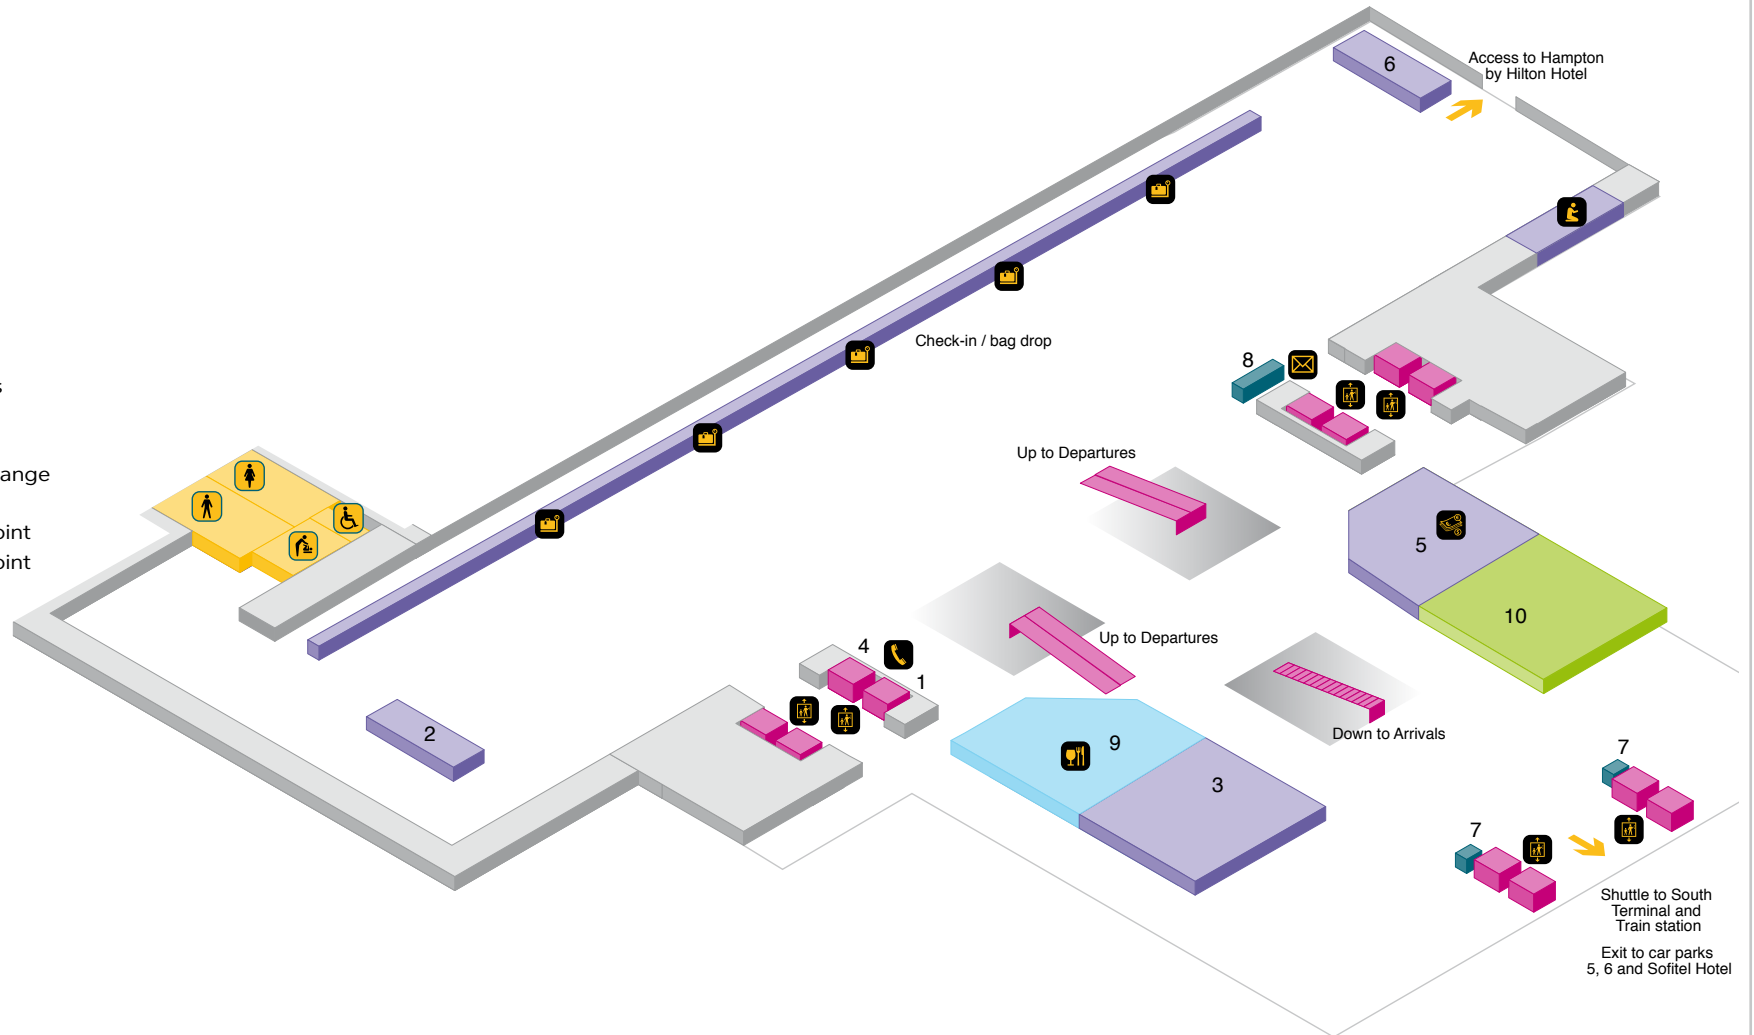

-  1 Airline information
-  2 Cash machine
-  3 Internet zone
-  4 Kids zone
-  5 Moneycorp
-  5 Moneycorp Bureau de Change with cash machine
-  6 Quiet zone
-  7 Special assistance lounge

Shops & Restaurants

YOUR LONDON AIRPORT *Gatwick*

North Terminal - Check-in Level 1

 Lift

Amenities

-  Accessible toilet
-  Baby change
-  Female toilet
-  Male toilet

Services

-  Bureau de change
-  Chapel and prayer room
-  Check-in / bag drop
-  Post box
-  Public telephone
- 1 Cash machine
- 2 easyJet Customer services
- 3 Excess baggage
- 4 Internet zone
- 5 Moneycorp Bureau de Change
- 6 Oversized baggage
- 7 Special assistance help point
- 8 Special assistance help point and reserved seating

Shops & Restaurants

-  Restaurant / Café
- 9 Costa Coffee
- 10 London News Company

YOUR LONDON AIRPORT *Gatwick*

North Terminal - Arrivals ground floor

 Lift

Amenities

-  Accessible toilet
-  Baby change
-  Toilet female
-  Toilet male