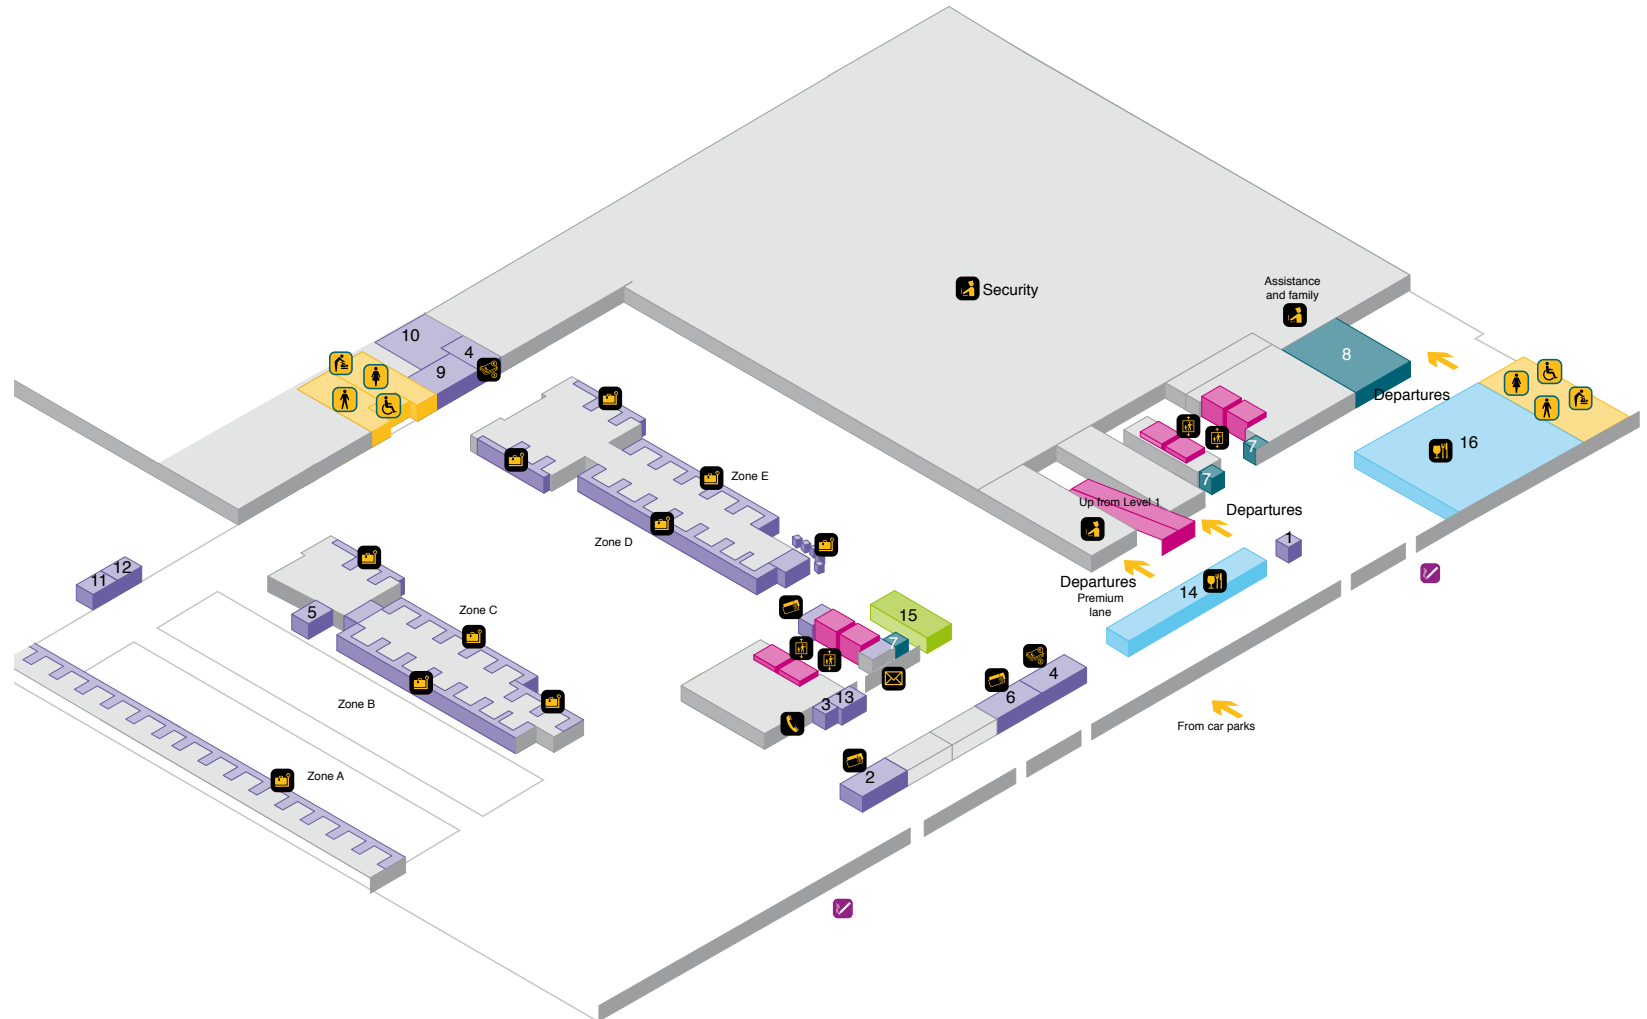

YOUR LONDON AIRPORT *Gatwick*

North Terminal - Check-in level 2

Lift

Amenities

- Accessible toilet
- Baby change
- Female toilet
- Male toilet

Services

- Bureau de change
- Check-in
- Postbox
- Public telephone
- Ticket desks
- Smoking area
- 1 Cash machine
- 2 Emirates
- 3 Internet zone + printing station
- 4 Moneycorp Bureau de Change with cash machine
- 5 Oversized baggage
- 6 Skybreak
- 7 Special assistance help point
- 8 Assistance reception
- 9 VAT reclaim
- 10 VAT refund office
- 11 Virgin Atlantic
- 12 Virgin Holidays customer services
- 13 Weighing scales

Shops & Restaurants

- Restaurant / Café
- 14 Jamie Oliver Coffee Lounge
- 15 London News Company
- 16 The Nicholas Culpeper