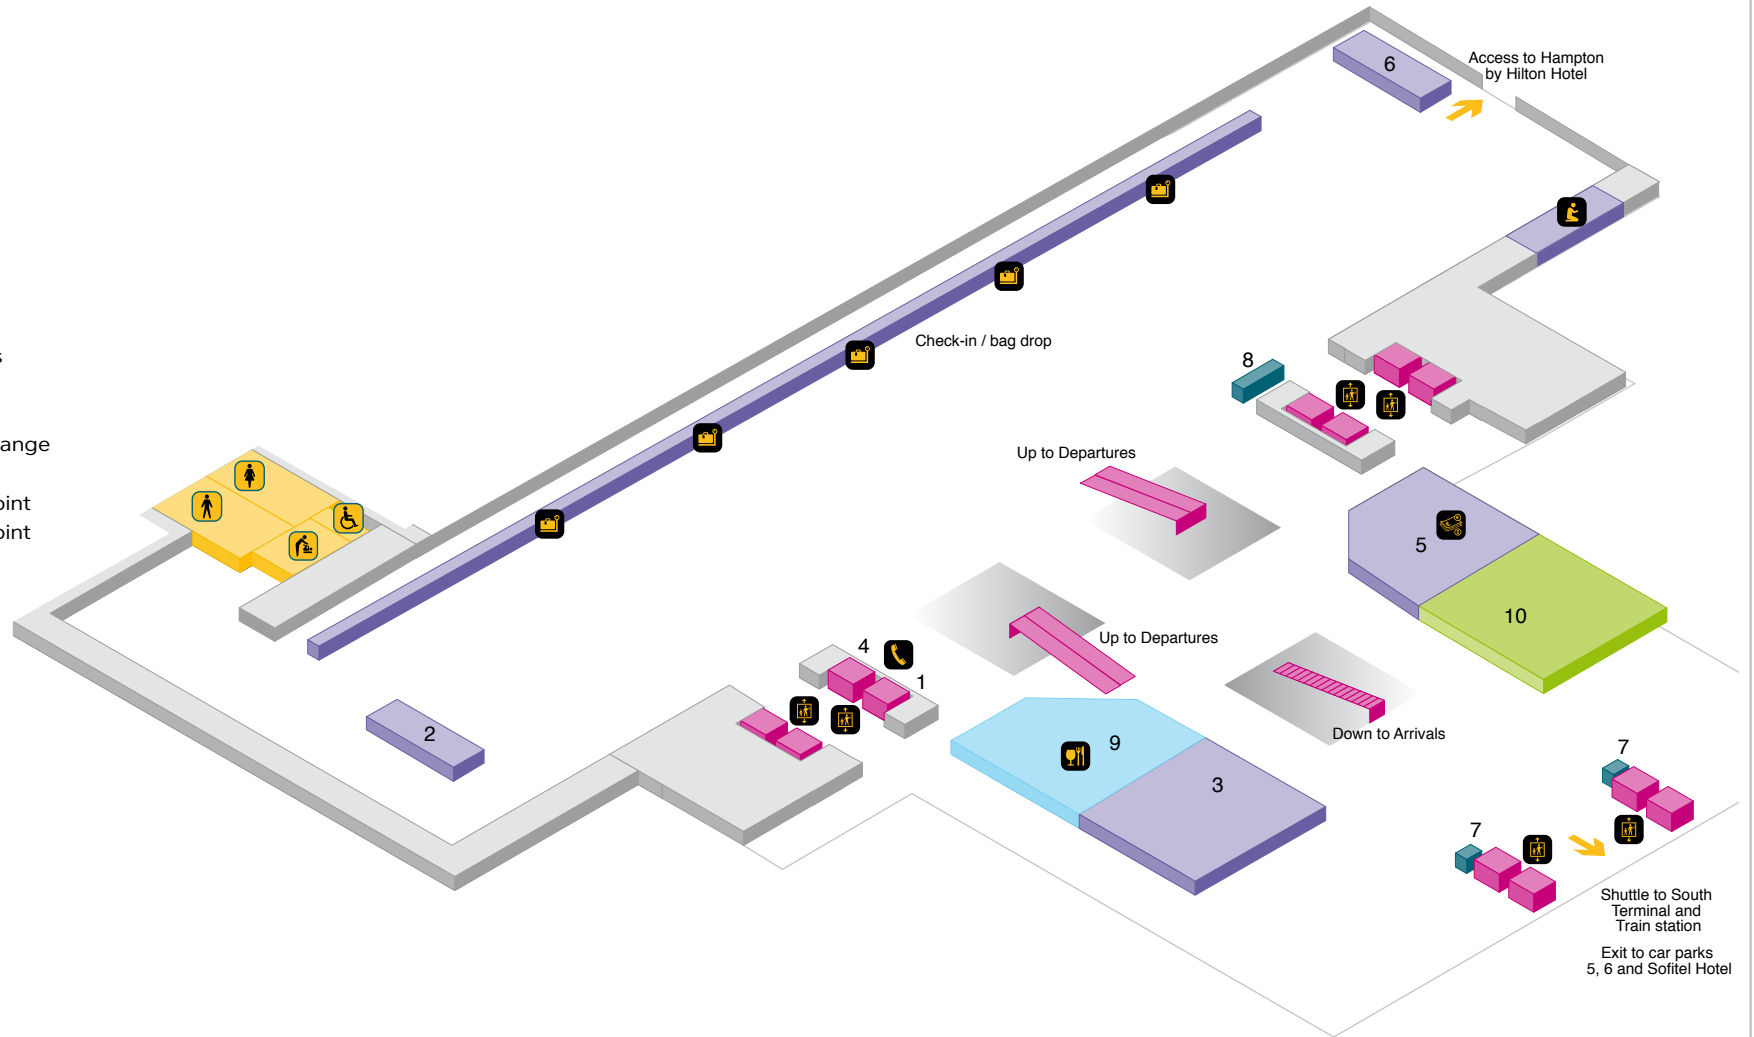

YOUR LONDON AIRPORT *Gatwick*

North Terminal - Departure lounge, lower level

 Lift

Amenities

-  Accessible toilet
-  Female toilet
-  Male toilet

Services

- | | | | |
|---|----------------------------------|---|--|
|  | Bureau de change |  | 1 Airline information |
|  | Information zone |  | 2 Cash machine |
|  | Post box |  | 3 Internet zone |
|  | Public telephone |  | 4 Kids Zone |
|  | Lounges |  | 5 Moneycorp |
|  | Aspire Lounge |  | 6 Moneycorp Bureau de Change with cash machine |
|  | Clubrooms |  | 7 Special assistance lounge |
|  | Emirates Lounge | | |
|  | No.1 Lounge | | |
|  | My Lounge | | |
|  | Virgin Atlantic Clubhouse Lounge | | |
|  | Virgin Holidays V-room | | |

YOUR LONDON AIRPORT *Gatwick*

North Terminal - Check-in Level 1

 Lift

Amenities

-  Accessible toilet
-  Baby change
-  Female toilet
-  Male toilet

Services

-  Bureau de change
-  Chapel and prayer room
-  Check-in / bag drop
-  Public telephone
-  1 Cash machine
-  2 easyJet Customer services
-  3 Excess baggage
-  4 Internet zone
-  5 Moneycorp Bureau de Change
-  6 Oversized baggage
-  7 Special assistance help point
-  8 Special assistance help point and reserved seating

Shops & Restaurants

-  Restaurant / Café
-  9 Costa Coffee
-  10 London News Company

YOUR LONDON AIRPORT *Gatwick*

North Terminal - Arrivals ground floor

 Lift

Amenities

-  Accessible toilet
-  Baby change
-  Toilet female
-  Toilet male

Amenities

-  Accessible toilet
-  Baby change
-  Female toilet
-  Male toilet

Shops & Restaurants

-  Restaurant / Café
- 1 Armadillo
- 2 Comptoir Libanais
- 3 Eat
- 4 Garfunkels
- 5 Jamie's Bakery
- 6 Jamie's Italian
- 7 JD Sports
- 8 Pret A Manger
- 9 Shake-A-Hula
- 10 Starbucks
- 11 Sunglass Hut
- 12 Union Jacks Bar
- 13 Wagamama
- 14 YO! Sushi