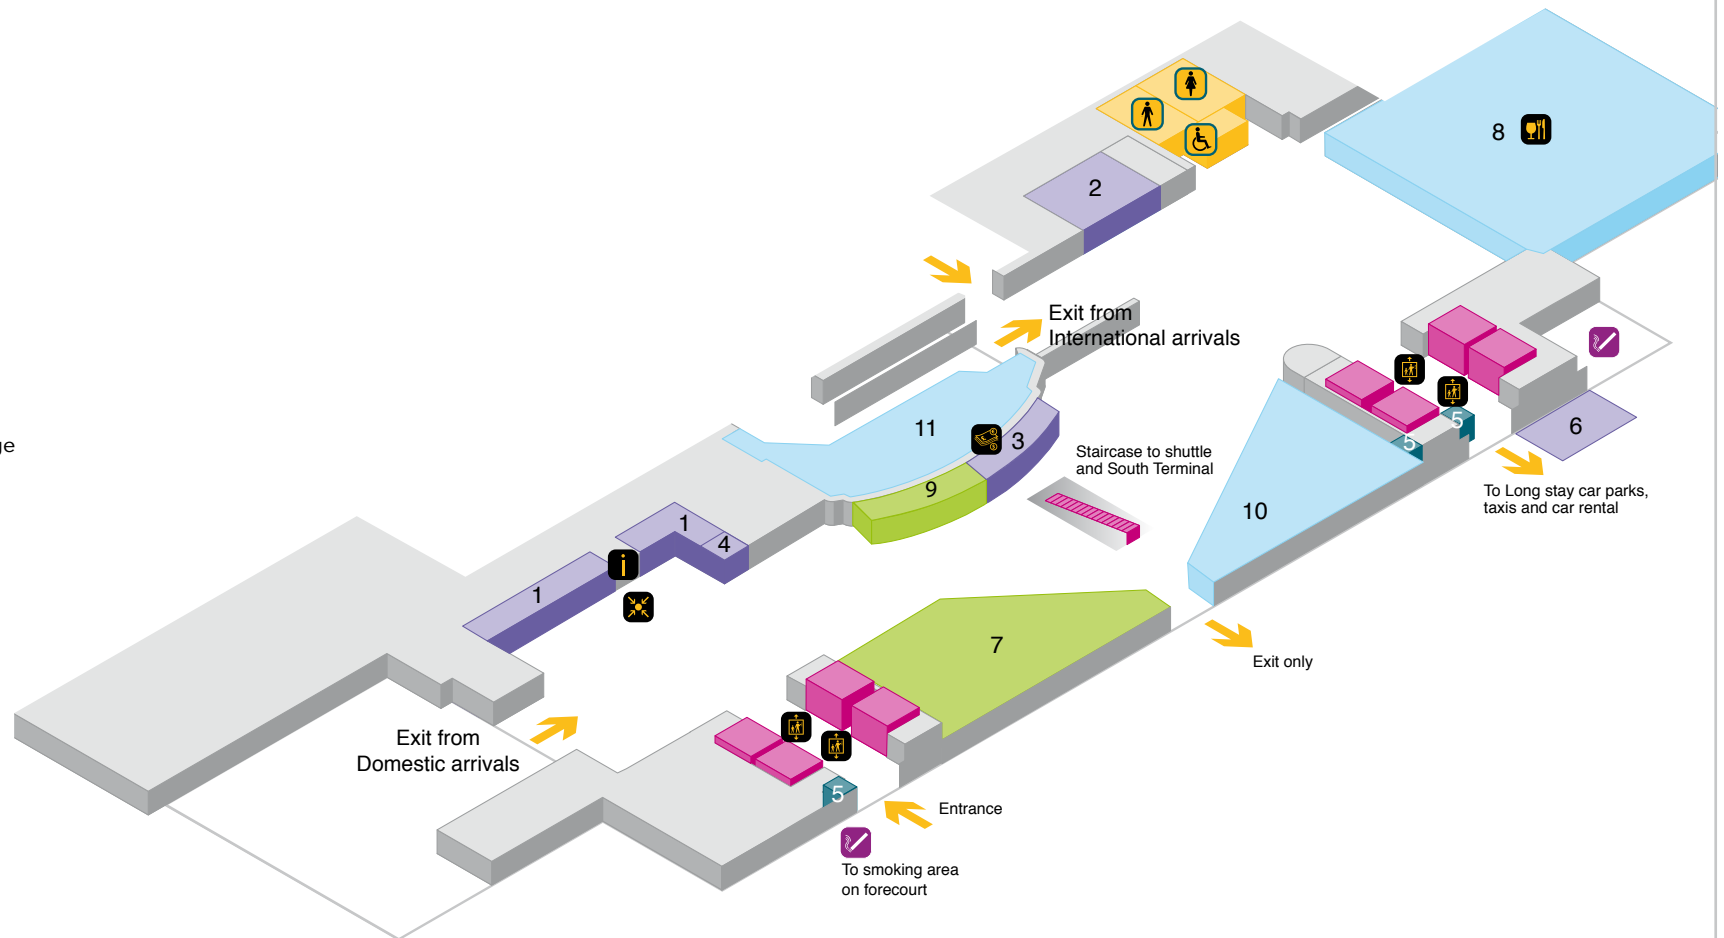

YOUR LONDON AIRPORT *Gatwick*

North Terminal - Arrivals ground floor

Lift

Amenities

- Accessible toilet
- Baby change
- Toilet female
- Toilet male

Services

- Bureau de change
- Information point
- Meeting point
- Public telephone
- Smoking area
- 1 Car rental
- 2 Emirates Limousine Services
- 3 Moneycorp Bureau de Change
- 4 National Express coaches
- 5 Special assistance help point
- 6 Taxis

Shops & Restaurants

- Restaurant / Café
- 7 Boots
- 8 Costa Coffee
- 9 London News Company
- 10 M&S Simply Food
- 11 World Duty Free