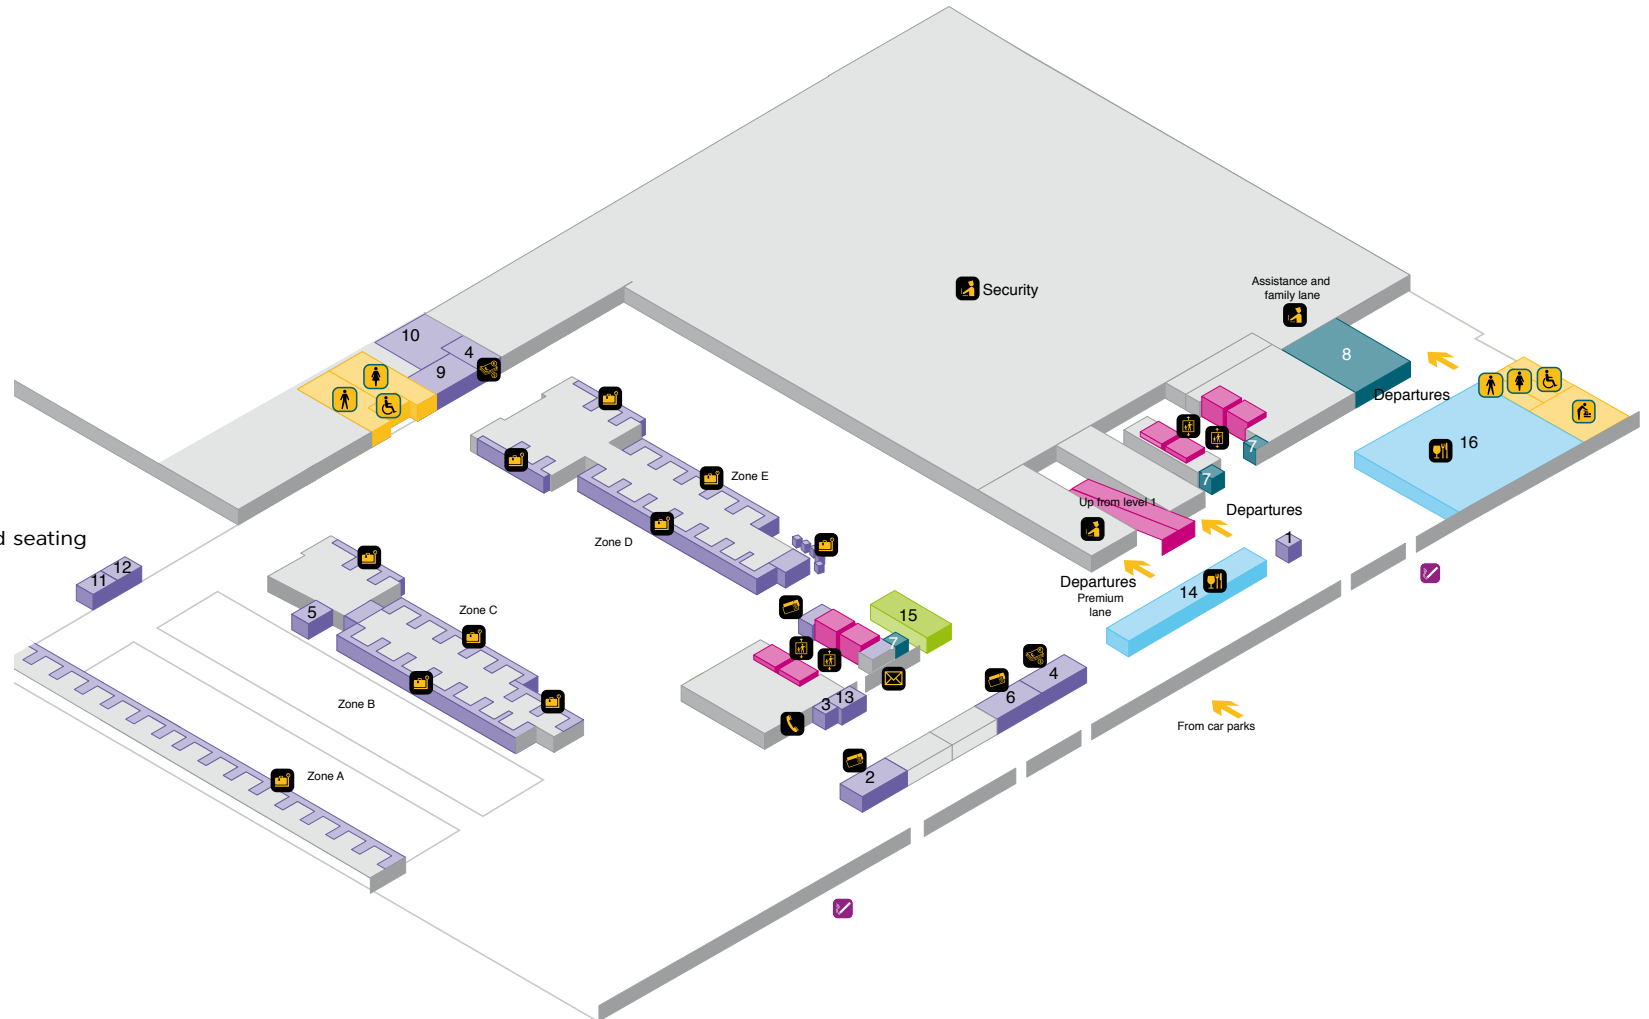

YOUR LONDON AIRPORT

Gatwick

North Terminal - Check-in level 2

Lift

Amenities

- Accessible toilet
- Female toilet
- Male toilet

Services

- Bureau de change
- Check-in
- Postbox
- Public telephone
- Ticket desks
- Smoking area
- 1 Cash machine
- 2 Emirates
- 3 Internet zone + printing station
- 4 Moneycorp Bureau de Change with cash machine
- 5 Oversized baggage
- 6 Skybreak
- 7 Special assistance help point
- 8 Special assistance desk & reserved seating
- 9 VAT reclaim
- 10 VAT refund office
- 11 Virgin Atlantic
- 12 Virgin Holidays customer services
- 13 Weighing scales

Shops & Restaurants

- Restaurant / Café
- 14 Jamie Oliver Coffee Lounge
- 15 London News Company
- 16 The Nicholas Culpeper